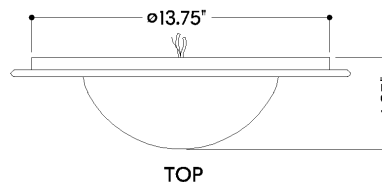

FINISHES

AGED BRASS

DIMENSIONS

Height: 4.25"
Width/Diameter: 15.75"
Canopy/Backplate: 15.75"
Product Weight: 6.6lb
Canopy/Backplate Shape: Round
Sloped Ceiling Compatible: No
Living Finish: No
Uplight Only: No

Shade

Shade 1: Glass
Shade 1 Finish: Cloud
Shade 1 Top Width: 9.75"
Shade 1 Height: 3.75"

ELECTRICAL

Bulb 1

Bulb Included: N/A
Socket: Integrated LED
Max Wattage: 13
Bulb Quantity: 1
Wire Length: 7"
Cord Type: B & W TEFLON W/ COPPER
GROUND WIRE
Dimmer Type: ELV, TRIAC
Gem Box Required (2"x3"): No
Dark Sky: No
CRI: 90
Color Temp.: 2700k
Lumens: 575
Title 24: No
Field Serviceable: Yes

TOP

FRONT

SHIPPING

Carton 1: 19" x 19" x 8"
Carton 1 Weight: 9lb
Shipping Method: Ground
Country of Origin: VN