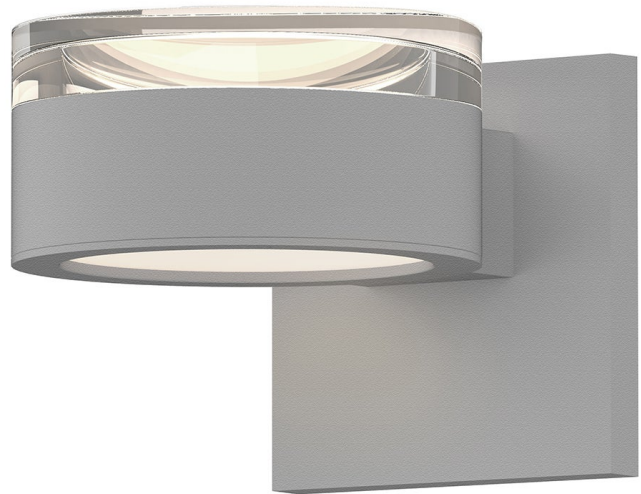

REALS

7302.FH.PL.98-WL

Inspired by mid-century modern silhouettes, the REALS family features sleek, sculptural forms that possess a substantial, grounded sense of visual weight. Clean frames and rounded shades create a sense of balance, while the integrated LED is softened by opaque glass. Designed with versatility in mind, this family includes wall sconces, surface mounts, and luminaries. The finish options of Textured Bronze, Textured Gray, and Textured White allow each fixture to be tailored to a space.

FINISHES

TEXTURE WHITE

Coastal Suitable Finish (EPM): No

DIMENSIONS

Height: 2.5"

Width/Diameter: 5"

Canopy/Backplate: 4.5"

Product Weight: 3lb

Extension: 6.5"

Canopy/Backplate Shape: Square

Sloped Ceiling Compatible: No

Living Finish: No

Uplight Only: No

Shade

Shade 1: Polycarbonate

Shade 1 Finish: White

Shade 1 Height: 0.75"

Shade 2: Polycarbonate

Shade 2 Finish: Clear

Shade 2 Height: 0.25"

ELECTRICAL

Bulb 1

Bulb Included: N/A

Socket: Integrated LED