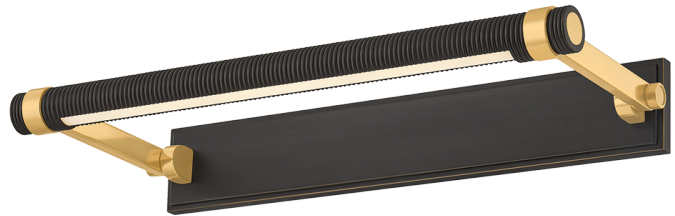

DUELL

7318-AGB/DB

An industrial take on a classic picture light, Duell adds fine knurling to a clean-lined cylindrical shade. While the slender profile and streamlined backplate allow Duell to blend into any space, the oversized brackets and rectangular armbands introduce architectural interest. Duell is available in three sizes and two finish options: an all-over Aged Brass or Distressed Bronze with Aged Brass accents.

FINISHES

AGED BRASS w/ DISTRESSED BRONZE

DIMENSIONS

Height: 2.75"

Width/Diameter: 18"

Canopy/Backplate: 2.75"

Product Weight: 6lb

Extension: 8"

Top to Center: 1.5"

Canopy/Backplate Shape: Rectangle

Sloped Ceiling Compatible: No

Living Finish: No

Uplight Only: No

Shade

ELECTRICAL

Bulb 1

Bulb Included: N/A

Socket: Integrated LED

Max Wattage: 10

Bulb Quantity: 1

Wire Length: 7"

Cord Type: B & W TEFLON W/ GROUND WIRE

Dimmer Type: TRIAC Dimmable

Gem Box Required (2"x3"): Yes

Dark Sky: No

CRI: 90

Color Temp.: 2700k

Lumens: 525

Title 24: No

Field Serviceable: No

SHIPPING

Carton 1: 22" x 12" x 6"

Carton 1 Weight: 7lb

Shipping Method: Ground

Country of Origin: VN