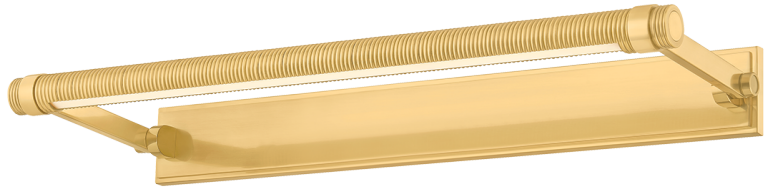

DUELL

7324-AGB

An industrial take on a classic picture light, Duell adds fine knurling to a clean-lined cylindrical shade. While the slender profile and streamlined backplate allow Duell to blend into any space, the oversized brackets and rectangular armbands introduce architectural interest. Duell is available in three sizes and two finish options: an all-over Aged Brass or Distressed Bronze with Aged Brass accents.

FINISHES

AGED BRASS

DIMENSIONS

Height: 2.75"

Width/Diameter: 24"

Canopy/Backplate: 23"

Product Weight: 7lb

Extension: 8"

Top to Center: 1.5"

Canopy/Backplate Shape: Rectangle

Sloped Ceiling Compatible: No

Living Finish: No

Uplight Only: No

Shade

ELECTRICAL

Bulb 1

Bulb Included: N/A

Socket: Integrated LED

Max Wattage: 14

Bulb Quantity: 1

Wire Length: 7"

Cord Type: B & W TEFLON W/ GROUND WIRE

Dimmer Type: TRIAC Dimmable

Gem Box Required (2"x3"): Yes