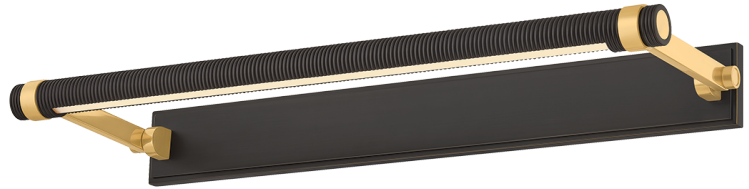

DUELL

7324-AGB/DB

An industrial take on a classic picture light, Duell adds fine knurling to a clean-lined cylindrical shade. While the slender profile and streamlined backplate allow Duell to blend into any space, the oversized brackets and rectangular armbands introduce architectural interest. Duell is available in three sizes and two finish options: an all-over Aged Brass or Distressed Bronze with Aged Brass accents.

FINISHES

AGED BRASS w/ DISTRESSED BRONZE

DIMENSIONS

Height: 2.75"

Width/Diameter: 24"

Canopy/Backplate: 2.75"

Product Weight: 7lb

Extension: 8"

Top to Center: 1.5"

Canopy/Backplate Shape: Rectangle

Sloped Ceiling Compatible: No

Living Finish: No

Uplight Only: No

Shade

ELECTRICAL

Bulb 1

Bulb Included: N/A

Socket: Integrated LED

Max Wattage: 14

Bulb Quantity: 1

Wire Length: 7"

Cord Type: B & W TEFLON W/ GROUND WIRE

Dimmer Type: TRIAC Dimmable

Gem Box Required (2"x3"): Yes