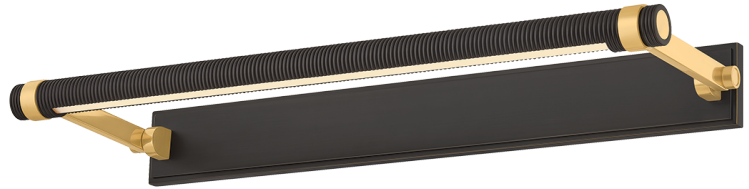

DUELL

7324-AGB/DB

An industrial take on a classic picture light, Duell adds fine knurling to a clean-lined cylindrical shade. While the slender profile and streamlined backplate allow Duell to blend into any space, the oversized brackets and rectangular armbands introduce architectural interest. Duell is available in three sizes and two finish options: an all-over Aged Brass or Distressed Bronze with Aged Brass accents.

FINISHES

AGED BRASS w/ DISTRESSED BRONZE

DIMENSIONS

Height: 2.75"

Width/Diameter: 24"

Canopy/Backplate: 23"

Product Weight: 7lb

Extension: 8"

Top to Center: 1.5"

Canopy/Backplate Shape: Rectangle

Sloped Ceiling Compatible: No

Living Finish: No

Uplight Only: No

Shade

ELECTRICAL

Bulb 1

Bulb Included: N/A

Socket: Integrated LED

Max Wattage: 14

Bulb Quantity: 1

Wire Length: 7"

Cord Type: B & W TEFLON W/ GROUND WIRE

Dimmer Type: TRIAC Dimmable

Gem Box Required (2"x3"): Yes