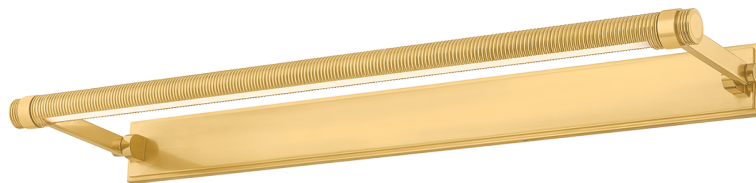

DUELL

7330-AGB

An industrial take on a classic picture light, Duell adds fine knurling to a clean-lined cylindrical shade. While the slender profile and streamlined backplate allow Duell to blend into any space, the oversized brackets and rectangular armbands introduce architectural interest. Duell is available in three sizes and two finish options: an all-over Aged Brass or Distressed Bronze with Aged Brass accents.

FINISHES

AGED BRASS

DIMENSIONS

Height: 2.75"

Width/Diameter: 30"

Canopy/Backplate: 29.25"

Product Weight: 8lb

Extension: 8"

Top to Center: 1.5"

Canopy/Backplate Shape: Rectangle

Sloped Ceiling Compatible: No

Living Finish: No

Uplight Only: No

Shade

ELECTRICAL

Bulb 1

Bulb Included: N/A

Socket: Integrated LED

Max Wattage: 20

Bulb Quantity: 1

Wire Length: 7"

Cord Type: B & W TEFLON W/ GROUND WIRE

Dimmer Type: TRIAC Dimmable

Gem Box Required (2"x3"): Yes