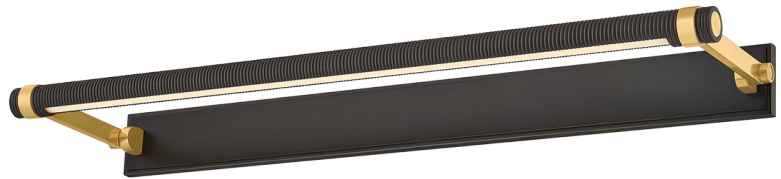

DUELL

7330-AGB/DB

An industrial take on a classic picture light, Duell adds fine knurling to a clean-lined cylindrical shade. While the slender profile and streamlined backplate allow Duell to blend into any space, the oversized brackets and rectangular armbands introduce architectural interest. Duell is available in three sizes and two finish options: an all-over Aged Brass or Distressed Bronze with Aged Brass accents.

FINISHES

AGED BRASS w/ DISTRESSED BRONZE

DIMENSIONS

Height: 2.75"

Width/Diameter: 30"

Canopy/Backplate: 2.75"

Product Weight: 8lb

Extension: 8"

Top to Center: 1.5"

Canopy/Backplate Shape: Rectangle

Sloped Ceiling Compatible: No

Living Finish: No

Uplight Only: No

Shade

ELECTRICAL

Bulb 1

Bulb Included: N/A

Socket: Integrated LED

Max Wattage: 20

Bulb Quantity: 1

Wire Length: 7"

Cord Type: B & W TEFLON W/ GROUND WIRE

Dimmer Type: TRIAC Dimmable

Gem Box Required (2"x3"): Yes