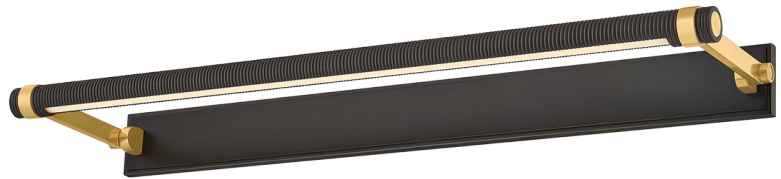

DUELL

7330-AGB/DB

An industrial take on a classic picture light, Duell adds fine knurling to a clean-lined cylindrical shade. While the slender profile and streamlined backplate allow Duell to blend into any space, the oversized brackets and rectangular armbands introduce architectural interest. Duell is available in three sizes and two finish options: an all-over Aged Brass or Distressed Bronze with Aged Brass accents.

FINISHES

AGED BRASS w/ DISTRESSED BRONZE

DIMENSIONS

Height: 2.75"

Width/Diameter: 30"

Canopy/Backplate: 29.25"

Product Weight: 8lb

Extension: 8"

Top to Center: 1.5"

Canopy/Backplate Shape: Rectangle

Sloped Ceiling Compatible: No

Living Finish: No

Uplight Only: No

Shade

ELECTRICAL

Bulb 1

Bulb Included: N/A

Socket: Integrated LED

Max Wattage: 20

Bulb Quantity: 1

Wire Length: 7"

Cord Type: B & W TEFLON W/ GROUND WIRE

Dimmer Type: TRIAC Dimmable

Gem Box Required (2"x3"): Yes