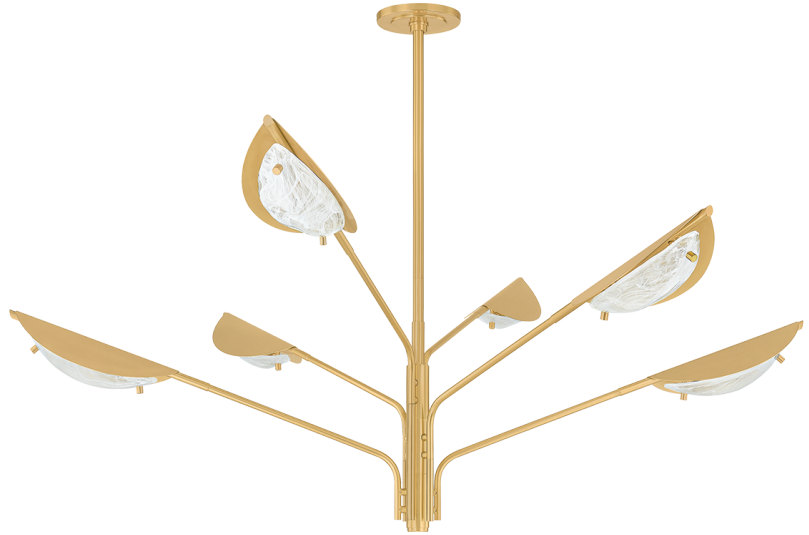

LEVIN

7506-AGB

FINISHES

AGED BRASS

Coastal Suitable Finish (EPM): No

DIMENSIONS

Height: 21.25"

Width/Diameter: 54"

Minimum Height: 26.25"

Maximum Height: 71.25"

Canopy/Backplate: 6"

Hanging Type: 1-3" / 1-6" / 1-12" / 2-18" Stems

Product Weight: 22lb

Canopy/Backplate Shape: Round

Sloped Ceiling Compatible: No

Living Finish: No

Uplight Only: No

Shade

Shade 1: Cast Glass

Shade 1 Finish: Remolino Blanco

Shade 1 Top Length: 9.5"

Shade 1 Top Width: 4.75"

Shade 1 Height: 2.25"

ELECTRICAL

Bulb 1

Bulb Included: No

Socket: E12 Candelabra Base

Bulb Type: B11

Max Wattage: 10

Bulb Quantity: 6

Wire Length: 120"

Cord Type: B & W TEFLON W/ GROUND WIRE