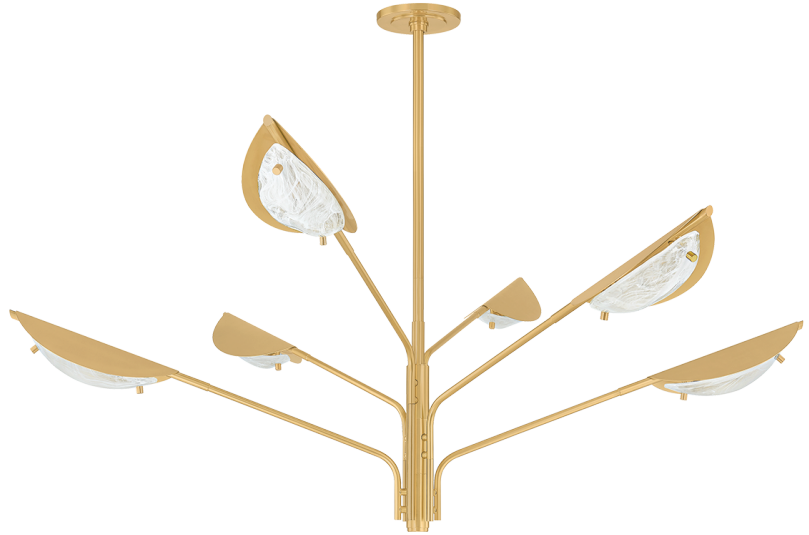

## FINISHES

AGED BRASS

## DIMENSIONS

Height: 21.25"  
Width/Diameter: 54"  
Minimum Height: 26.25"  
Maximum Height: 71.25"  
Canopy/Backplate: 6"  
Hanging Type: 1-3" / 1-6" / 1-12" / 2-18" Stems  
Product Weight: 22lb  
Canopy/Backplate Shape: Round  
Sloped Ceiling Compatible: No  
Living Finish: No  
Uplight Only: No

## Shade

Shade 1: Glass  
Shade 1 Finish: Remolino Blanco  
Shade 1 Top Length: 9.5"  
Shade 1 Top Width: 4.75"  
Shade 1 Height: 2.25"

### Bulb 1

Bulb Included: No  
Socket: E12 Candelabra Base  
Bulb Type: B11  
Max Wattage: 10  
Bulb Quantity: 6  
Wire Length: 120"  
Cord Type: B & W TEFLON W/ GROUND WIRE  
Gem Box Required (2"x3"): No  
Dark Sky: No