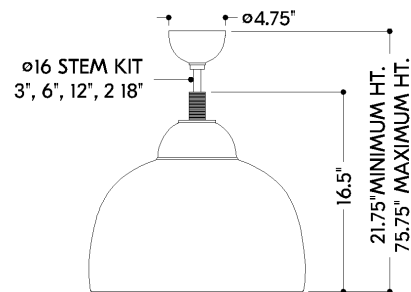

## DIMENSIONS

Height: 16.5"

Width/Diameter: 18"

Minimum Height: 21.75"

Maximum Height: 75.75"

Canopy/Backplate: 4.75"

Hanging Type: 1-3" / 1-6" / 1-12" / 2-18" Stems

Product Weight: 6.6lb

## Shade

Shade 1: Glass

Shade 1 Finish: Etched Matte

Shade 1 Top Width: 2.5"

Shade 1 Bottom L/W: 0" / 18"

Shade 1 Height: 14"

Shade 2: Glass

Shade 2 Finish: Etched Matte

Gem Box Required (2"x3"): No

Dark Sky: No

## SHIPPING

Carton 1: 24" x 24" x 25"

Carton 1 Weight: 11lb

Shipping Method: Ground

Country of Origin: VN

FRONT

BOTTOM