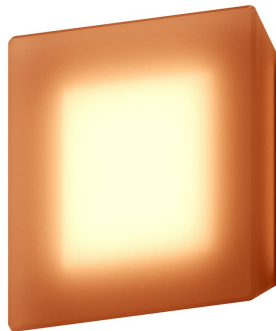

# MIST

7540.98A

The hand-etched shades of the Mist family are a study in luminescence and color. As light passes through the glass, it produces a calming free-floating LED halo effect. Undeniably atmospheric, Mist brings a transformative energy to a modern bathroom and a pop of color to hallways and other living spaces. Available with three color options in round or square shapes.

## FINISHES

Textured White

## DIMENSIONS

Height: 6.5"

Width/Diameter: 6.5"

Canopy/Backplate: 4.5"

Product Weight: 4.2lb

Extension: 2"

Canopy/Backplate Shape: Round

Sloped Ceiling Compatible: No

## Shade

Shade 1: Glass

Shade 1 Finish: Amber

Shade 1 Top Width: 6.5"

Shade 1 Height: 6.5"