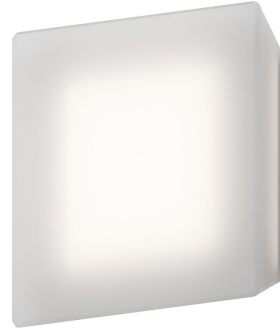

# MIST

7540.98W

The hand-etched shades of the Mist family are a study in luminescence and color. As light passes through the glass, it produces a calming free-floating LED halo effect. Undeniably atmospheric, Mist brings a transformative energy to a modern bathroom and a pop of color to hallways and other living spaces. Available with three color options in round or square shapes.

## FINISHES

Textured White

## DIMENSIONS

Height: 6.5"  
Width/Diameter: 6.5"  
Canopy/Backplate: 4.5"  
Product Weight: 4.2lb  
Extension: 2"  
Canopy/Backplate Shape: Round  
Sloped Ceiling Compatible: No  
Living Finish: No  
Uplight Only: No

## Shade

Shade 1: Glass  
Shade 1 Finish: Clear  
Shade 1 Top Width: 6.5"  
Shade 1 Height: 6.5"