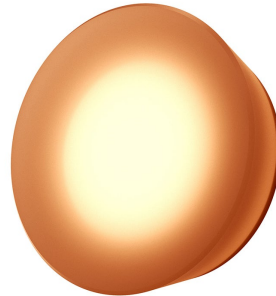

MIST

7545.98A

The hand-etched shades of the Mist family are a study in luminescence and color. As light passes through the glass, it produces a calming free-floating LED halo effect. Undeniably atmospheric, Mist brings a transformative energy to a modern bathroom and a pop of color to hallways and other living spaces. Available with three color options in round or square shapes.

FINISHES

Textured White

DIMENSIONS

Width/Diameter: 6.5"
Canopy/Backplate: 4.5"
Product Weight: 3.5lb
Extension: 2"
Canopy/Backplate Shape: Round
Sloped Ceiling Compatible: No
Living Finish: No
Uplight Only: No

Shade

Shade 1: Glass
Shade 1 Finish: Amber
Shade 1 Top Width: 6.5"
Shade 1 Height: 6.5"

ELECTRICAL

Bulb 1

Bulb Included: N/A
Socket: Integrated LED
Bulb Type: LED
Max Wattage: 7
Bulb Quantity: 1
Dimmer Type: ELV, TRIAC, 0-10 VOLT
Gem Box Required (2"x3"): No
Dark Sky: No
CRI: 90
Color Temp.: 3000k
Lumens: 300
Title 24: No
Field Serviceable: No
Initial Lumens: 900
IP Rating: N/A