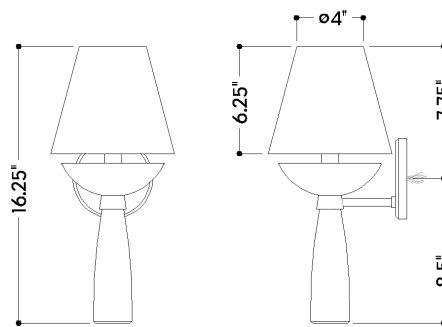

*Due to the one-of-a-kind nature of the medium, exact colors and patterns may vary slightly from the image shown.

FINISHES

AGED BRASS

DIMENSIONS

Height: 16.25"
Width/Diameter: 7.25"
Canopy/Backplate: 4.75"
Product Weight: 3.86lb
Extension: 8.25"
Top to Center: 7.75"
Canopy/Backplate Shape: Round
Sloped Ceiling Compatible: No
Living Finish: Yes
Uplight Only: Yes

Shade

Shade 1: Textile
Shade 1 Finish: White Linen
Shade 1 Top Width: 4"
Shade 1 Bottom L/W: 0" / 7.25"
Shade 1 Height: 6.25"

ELECTRICAL

Bulb 1

Bulb Included: No
Socket: E12 Candelabra Base
Bulb Type: B11
Max Wattage: 10
Bulb Quantity: 1
Wire Length: 7"
Cord Type: B & W TEFLON W/ GROUND WIRE
Gem Box Required (2"x3"): No
Dark Sky: No

SHIPPING

Carton 1: 15" x 15" x 12"
Carton 1 Weight: 6lb
Shipping Method: Ground
Country of Origin: IN

TOP

FRONT

SIDE