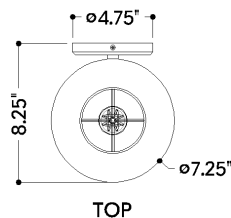

*Due to the one-of-a-kind nature of the medium, exact colors and patterns may vary slightly from the image shown.

FINISHES

AGED BRASS

DIMENSIONS

Height: 16.25"
Width/Diameter: 7.25"
Canopy/Backplate: 4.75"
Product Weight: 3.86lb
Extension: 8.25"
Top to Center: 7.75"
Canopy/Backplate Shape: Round
Sloped Ceiling Compatible: No
Living Finish: Yes
Uplight Only: Yes

Shade

Shade 1: Textile
Shade 1 Finish: White Linen
Shade 1 Top Width: 4"
Shade 1 Bottom L/W: 0" / 7.25"
Shade 1 Height: 6.25"

ELECTRICAL

Bulb 1

Bulb Included: No
Socket: E12 Candelabra Base
Bulb Type: B11
Max Wattage: 10
Bulb Quantity: 1
Wire Length: 7"
Cord Type: B & W TEFLON W/ GROUND WIRE
Gem Box Required (2"x3"): No
Dark Sky: No

SHIPPING

Carton 1: 15" x 15" x 12"
Carton 1 Weight: 6lb
Shipping Method: Ground
Country of Origin: IN

TOP

FRONT

SIDE