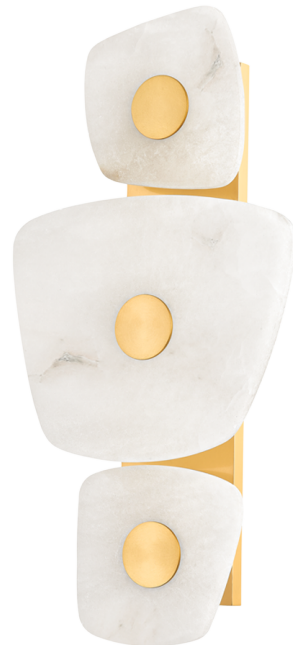

HOLMDEL

7803-AGB

Marrying artistry with innovation, slabs of natural alabaster are illuminated by LED technology in this enchanting fixture. Supported by an Aged Brass framework, each alabaster shape is entirely unique, enhancing the bespoke nature of the composition. As a sconce or semi-flush in two sizes, Holmdel is a treasure of modern design.

*Due to the one-of-a-kind nature of the medium, exact colors and patterns may vary slightly from the image shown.

FINISHES

Aged Brass (AGB)

DIMENSIONS

Height: 23.25"

Width/Diameter: 11.5"

Length: "

Minimum Height: "

Maximum Height: "

Canopy/Backplate: 4.75"

Hanging Type:

Product Weight: 11.14lb

GLASS

Attachment:

Glass 1: Alabaster

Glass 2: Alabaster

LAMPING

Bulb 1

Socket: Integrated LED

Bulb: 3 • 12 Watt Max

Voltage: 120V

UL Rating: ETL Damp

Gem Box: Not Required

CRI: 90

Color Temp.: 2700k

Lumens: 425

Title 24: No

Field Serviceable: Yes