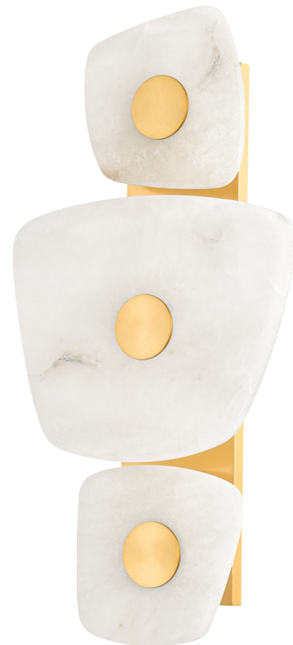

HOLMDEL

7803-AGB

Marrying artistry with innovation, slabs of natural alabaster are illuminated by LED technology in this enchanting fixture. Supported by an Aged Brass framework, each alabaster shape is entirely unique, enhancing the bespoke nature of the composition. As a sconce or semi-flush in two sizes, Holmdel is a treasure of modern design.

*Due to the one-of-a-kind nature of the medium, exact colors and patterns may vary slightly from the image shown.

FINISHES

Aged Brass (AGB)

DIMENSIONS

Height: 23.25"

Width/Diameter: 11.5"

Length: "

Minimum Height: "

Maximum Height: "

Canopy/Backplate: 4.75"

Hanging Type:

Product Weight: 11.14lb

GLASS

Attachment:

Glass 1: Alabaster

Glass 2: Alabaster

Color Temp.: 2700k

Lumens: 425

Title 24: No

Field Serviceable: No

HOLMDEL

7803-AGB

SHIPPING

Carton 1: 22" x 19" x 7"