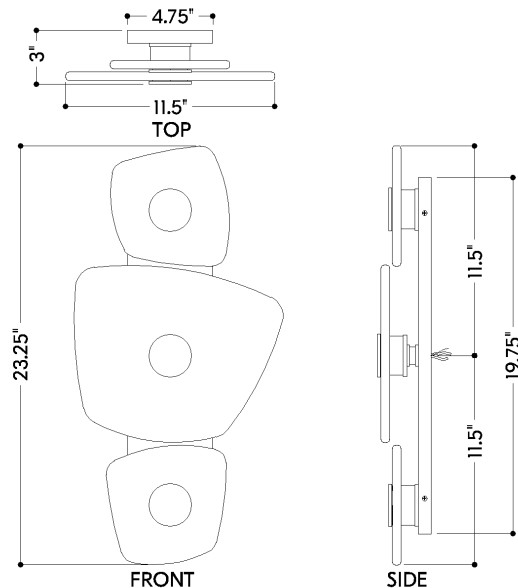

*Due to the one-of-a-kind nature of the medium, exact colors and patterns may vary slightly from the image shown.

FINISHES

AGED BRASS

DIMENSIONS

Height: 23.25"

Width/Diameter: 11.5"

Canopy/Backplate: 4.75"

Product Weight: 11.14lb

Shade 1 Finish: Alabaster

Shade 1 Top Length: 6.75"

Shade 1 Top Width: 6.5"

Shade 1 Height: 0.5"

Shade 2: Natural Stone

Shade 2 Finish: Alabaster

Shade 2 Top Length: 11.5"

Shade 2 Top Width: 9.75"

Shade 2 Height: 0.5"

ELECTRICAL

Bulb 1

Bulb Included: N/A

Socket: Integrated LED

Max Wattage: 12

Bulb Quantity: 3

Wire Length: 7"

Field Serviceable: Yes

HOLMDEL

7803-AGB

SHIPPING

Carton 1: 23" x 19" x 7"

Carton 1 Weight: 14lb

Shipping Method: Ground

Country of Origin: VN