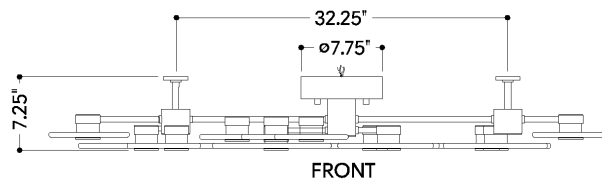

ELECTRICAL

Bulb 1

Bulb Included: N/A
Socket: Integrated LED
Max Wattage: 82
Bulb Quantity: 12
Wire Length: 7"
Cord Type: B & W TEFLON W/ COPPER
GROUND WIRE
Dimmer Type: TRIAC, 0-10 VOLT
Gem Box Required (2"x3"): No
Dark Sky: No
CRI: 90
Color Temp.: 2700k
Lumens: 2750
Title 24: No
Field Serviceable: Yes