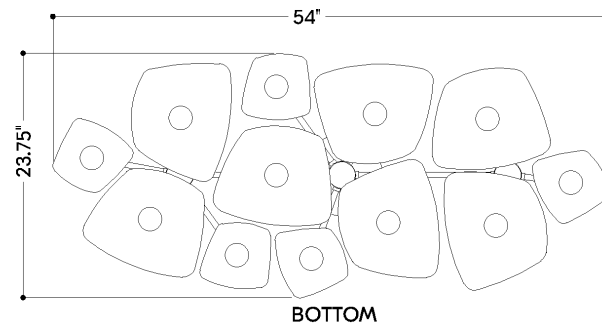

ELECTRICAL

Bulb 1

Bulb Included: N/A
Socket: Integrated LED
Max Wattage: 82
Bulb Quantity: 12
Wire Length: 7"
Cord Type: B & W TEFLON W/ COPPER
GROUND WIRE
Dimmer Type: TRIAC, 0-10 VOLT
Gem Box Required (2"x3"): No
Dark Sky: No
CRI: 90
Color Temp.: 2700k
Lumens: 2750
Title 24: No
Field Serviceable: Yes