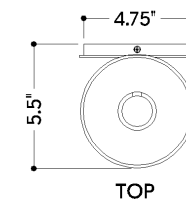

FINISHES

AGED BRASS

DIMENSIONS

Height: 11.75"
Width/Diameter: 5"
Canopy/Backplate: 4.75"
Product Weight: 2lb
Extension: 5.5"
Top to Center: 8"
Canopy/Backplate Shape: Round
Sloped Ceiling Compatible: No
Living Finish: No
Uplight Only: Yes

Shade

Shade 1: Glass
Shade 1 Finish: Clear Etched
Shade 1 Top Width: 5"
Shade 1 Bottom L/W: 0" / 2"
Shade 1 Height: 11.75"

ELECTRICAL

Bulb 1

Bulb Included: No
Socket: E12 Candelabra Base
Bulb Type: B11
Max Wattage: 10
Bulb Quantity: 1
Wire Length: 7"
Cord Type: B & W TEFLON W/ GROUND WIRE
Gem Box Required (2"x3"): No
Dark Sky: No

SHIPPING

Carton 1: 15" x 13" x 8"
Carton 1 Weight: 4lb
Shipping Method: Ground
Country of Origin: VN

TOP

FRONT

SIDE