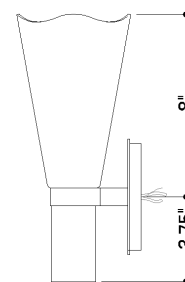

PINE ISLAND

7931-AGB

Rendered in clear etched glass, the abstracted floral shade of Pine Island creates a soft, romantic lighting moment. While the top edge of the fixture softly undulates, the center of the glass is grooved to fit securely into the metal clasp. The minimalist frame allows the focus to stay on the delicate beauty of the shade.

FINISHES

AGED BRASS

DIMENSIONS

Height: 11.75"
Width/Diameter: 5"
Canopy/Backplate: 4.75"
Product Weight: 2lb
Extension: 5.5"
Top to Center: 8"
Canopy/Backplate Shape: Round
Sloped Ceiling Compatible: No
Living Finish: No
Uplight Only: Yes

Shade

Shade 1: Glass
Shade 1 Finish: Clear Etched
Shade 1 Top Width: 5"
Shade 1 Bottom L/W: 0" / 2"
Shade 1 Height: 11.75"

ELECTRICAL

Bulb 1

Bulb Included: No
Socket: E12 Candelabra Base
Bulb Type: B11
Max Wattage: 10
Bulb Quantity: 1
Wire Length: 7"
Cord Type: B & W TEFLON W/ GROUND WIRE
Gem Box Required (2"x3"): No
Dark Sky: No

SHIPPING

Carton 1: 15" x 13" x 8"
Carton 1 Weight: 4lb
Shipping Method: Ground
Country of Origin: VN

TOP

FRONT

SIDE