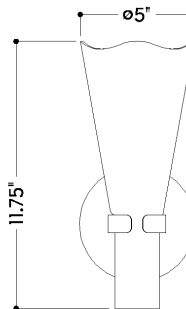

FINISHES

AGED BRASS

DIMENSIONS

Height: 11.75"
Width/Diameter: 5"
Canopy/Backplate: 4.75"
Product Weight: 2lb
Extension: 5.5"
Top to Center: 8"
Canopy/Backplate Shape: Round
Sloped Ceiling Compatible: No
Living Finish: No
Uplight Only: Yes

Shade

Shade 1: Glass
Shade 1 Finish: Clear Etched
Shade 1 Top Width: 5"
Shade 1 Bottom L/W: 0" / 2"
Shade 1 Height: 11.75"

ELECTRICAL

Bulb 1

Bulb Included: No
Socket: E12 Candelabra Base
Bulb Type: B11
Max Wattage: 10
Bulb Quantity: 1
Wire Length: 7"
Cord Type: B & W TEFLON W/ GROUND WIRE
Gem Box Required (2"x3"): No
Dark Sky: No

SHIPPING

Carton 1: 15" x 13" x 8"
Carton 1 Weight: 4lb
Shipping Method: Ground
Country of Origin: VN

TOP

FRONT

SIDE