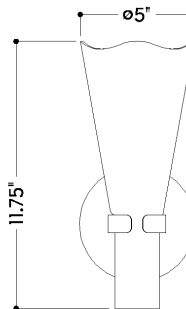

## DIMENSIONS

Height: 11.75"  
Width/Diameter: 5"  
Canopy/Backplate: 4.75"  
Product Weight: 2lb  
Extension: 5.5"  
Top to Center: 8"  
Canopy/Backplate Shape: Round  
Sloped Ceiling Compatible: No  
Living Finish: No  
Uplight Only: Yes

## Shade

Shade 1: Glass  
Shade 1 Finish: Clear Etched  
Shade 1 Top Width: 5"  
Shade 1 Bottom L/W: 0" / 2"  
Shade 1 Height: 11.75"

### Bulb 1

Bulb Included: No  
Socket: E12 Candelabra Base  
Bulb Type: B11  
Max Wattage: 10  
Bulb Quantity: 1  
Wire Length: 7"  
Cord Type: B & W TEFLON W/ GROUND WIRE  
Gem Box Required (2"x3"): No  
Dark Sky: No

## SHIPPING

Carton 1: 15" x 13" x 8"  
Carton 1 Weight: 4lb  
Shipping Method: Ground  
Country of Origin: VN

TOP

FRONT

SIDE