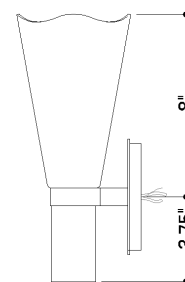

## DIMENSIONS

Height: 11.75"  
Width/Diameter: 5"  
Canopy/Backplate: 4.75"  
Product Weight: 2lb  
Extension: 5.5"  
Top to Center: 8"  
Canopy/Backplate Shape: Round  
Sloped Ceiling Compatible: No  
Living Finish: No  
Uplight Only: Yes

## Shade

Shade 1: Glass  
Shade 1 Finish: Clear Etched  
Shade 1 Top Width: 5"  
Shade 1 Bottom L/W: 0" / 2"  
Shade 1 Height: 11.75"

### Bulb 1

Bulb Included: No  
Socket: E12 Candelabra Base  
Bulb Type: B11  
Max Wattage: 10  
Bulb Quantity: 1  
Wire Length: 7"  
Cord Type: B & W TEFLON W/ GROUND WIRE  
Gem Box Required (2"x3"): No  
Dark Sky: No

## SHIPPING

Carton 1: 15" x 13" x 8"  
Carton 1 Weight: 4lb  
Shipping Method: Ground  
Country of Origin: VN

TOP

FRONT

SIDE