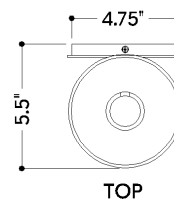

PINE ISLAND

7931-DB

Rendered in clear etched glass, the abstracted floral shade of Pine Island creates a soft, romantic lighting moment. While the top edge of the fixture softly undulates, the center of the glass is grooved to fit securely into the metal clasp. The minimalist frame allows the focus to stay on the delicate beauty of the shade.

FINISHES

DISTRESSED BRONZE

DIMENSIONS

Height: 11.75"
Width/Diameter: 5"
Canopy/Backplate: 4.75"
Product Weight: 2lb
Extension: 5.5"
Top to Center: 8"
Canopy/Backplate Shape: Round
Sloped Ceiling Compatible: No
Living Finish: No
Uplight Only: Yes

Shade

Shade 1: Glass
Shade 1 Finish: Clear Etched
Shade 1 Top Width: 5"
Shade 1 Bottom L/W: 0" / 2"
Shade 1 Height: 11.75"

ELECTRICAL

Bulb 1

Bulb Included: No
Socket: E12 Candelabra Base
Bulb Type: B11
Max Wattage: 10
Bulb Quantity: 1
Wire Length: 7"
Cord Type: B & W TEFLON W/ GROUND WIRE
Gem Box Required (2"x3"): No
Dark Sky: No

SHIPPING

Carton 1: 15" x 13" x 8"
Carton 1 Weight: 4lb
Shipping Method: Ground
Country of Origin: VN