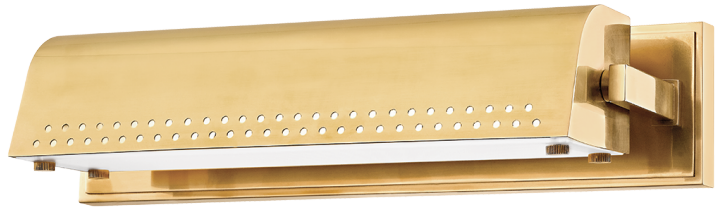

GARFIELD

8114-AGB

FINISHES

AGED BRASS

DIMENSIONS / SPECS

Height: 4"
Width/Diameter: 15.5"
Canopy/Backplate: 3.5"
Product Weight: 6lb
Extension: 5.25"
Top to Center: 2"
Canopy/Backplate Shape: Rectangle
Sloped Ceiling Compatible: No
Living Finish: No
Uplight Only: No

ELECTRICAL

Bulb 1

Bulb Included: N/A
Socket: Integrated LED
Max Wattage: 9
Bulb Quantity: 1
Wire Length: 7"
Cord Type: B & W TEFLON W/ COPPER
GROUND WIRE
Dimmer Type: ELV
Gem Box Required (2"x3"): Yes
Dark Sky: No
CRI: 90
Color Temp.: 3000k
Lumens: 750
Title 24: No
Field Serviceable: Yes