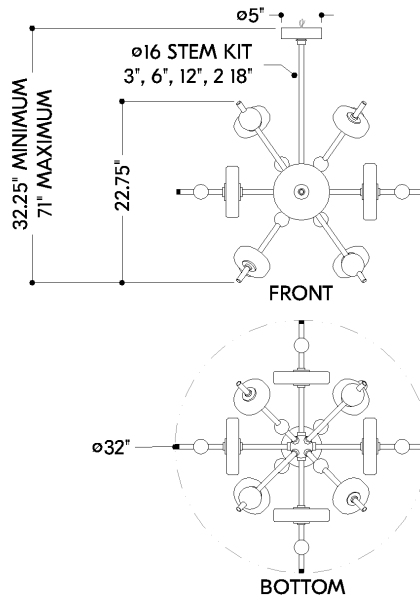

MAYNARD

8132-AGB

Machine precision and slim LED profiles provide a sleek update to an iconic mid-century silhouette. Glass ornaments, hand-blown from either seedy opal glass or seedy etched glass, stack in totemic formations along the slim arms of this chandelier. An Aged Brass finish elevates the fixture, balancing the playfulness with a note of luxury. Maynard is available as an 8, 12-light chandelier, 6-light linear, or a 3-light sconce.

FINISHES

AGED BRASS

Coastal Suitable Finish (EPM): No

DIMENSIONS

Height: 22.75"

Width/Diameter: 32"

Minimum Height: 32"

Maximum Height: 71"

Canopy/Backplate: 5"

Hanging Type: 1-3" / 1-6" / 1-12" / 2-18" Stems

Product Weight: 27.77lb

Canopy/Backplate Shape: Round

Sloped Ceiling Compatible: No

Living Finish: No

Uplight Only: No

Shade

Shade 1: Glass

Shade 1 Finish: Opal Seedy

Shade 1 Top Width: 6.5"

Shade 1 Height: 1.5"

Shade 2: Glass

Shade 2 Finish: Seeded Cast

Shade 2 Top Width: 4.75"

Shade 2 Height: 1.25"

ELECTRICAL

Bulb 1

Bulb Included: N/A

Socket: Integrated LED

Max Wattage: 28

Bulb Quantity: 8

Wire Length: 120"

Cord Type: B & W TEFLON W/ GROUND WIRE

Dimmer Type: ELV, TRIAC, 0-10 VOLT

Gem Box Required (2"x3"): No

Dark Sky: No

CRI: 90

Color Temp.: 2700k

Lumens: 925

Title 24: No

Field Serviceable: No

SHIPPING

Carton 1: 25" x 20" x 17"

Carton 1 Weight: 33lb

Shipping Method: Ground

Country of Origin: VN

HUDSON VALLEY
LIGHTING GROUP

| hvlgroup.com | 1.800.814.3993