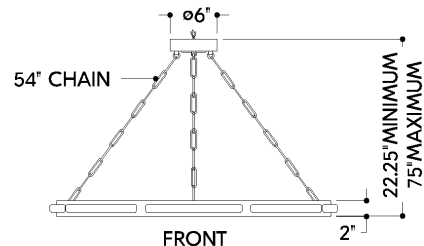

WINGATE

8136-AGB

Sophisticated and serene, Wingate features a large Aged Brass ring adorned with alabaster. The concealed LED radiates a bright glow, illuminating the alabaster and reflecting off the brass. Marrying the organicism of the stone with the distinguished look of the brass strike: a stylish, modern note. Available in two sizes, Wingate hangs as a modern showpiece.

*Due to the one-of-a-kind nature of the medium, exact colors and patterns may vary slightly from the image shown.

FINISHES

AGED BRASS

DIMENSIONS

Height: 2"
Width/Diameter: 36"
Minimum Height: 22.25"
Maximum Height: 54.25"
Canopy/Backplate: 6"
Hanging Type: 54" Chain
Product Weight: 24.78lb
Canopy/Backplate Shape: Round
Sloped Ceiling Compatible: No
Living Finish: Yes
Uplight Only: No

Shade

Shade 1: Natural Stone
Shade 1 Finish: Alabaster
Shade 1 Top Length: 12.5"
Shade 1 Top Width: 1"
Shade 1 Bottom L/W: 0" / 0.75"
Shade 1 Height: 1.25"

ELECTRICAL

Bulb 1

Bulb Included: N/A
Socket: Integrated LED
Max Wattage: 80
Bulb Quantity: 1
Wire Length: 120"
Cord Type: SPT-1 SILVER W/ TINNED GROUND WIRE
Dimmer Type: TRIAC, 0-10 VOLT
Gem Box Required (2"x3"): No
Dark Sky: No
CRI: 90
Color Temp.: 2700k
Lumens: 1250
Title 24: No
Field Serviceable: Yes

SHIPPING

Carton 1: 40" x 40" x 6"
Carton 1 Weight: 34lb
Shipping Method: Ground
Country of Origin: VN