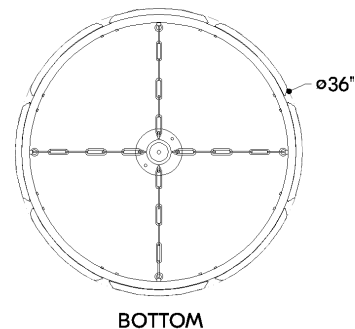

WINGATE

8136-AGB

Sophisticated and serene, Wingate features a large Aged Brass ring adorned with alabaster. The concealed LED radiates a bright glow, illuminating the alabaster and reflecting off the brass. Marrying the organicism of the stone with the distinguished look of the brass strike: a stylish, modern note. Available in two sizes, Wingate hangs as a modern showpiece.

*Due to the one-of-a-kind nature of the medium, exact colors and patterns may vary slightly from the image shown.

FINISHES

AGED BRASS

DIMENSIONS

Height: 2"
Width/Diameter: 36"
Minimum Height: 22.25"
Maximum Height: 54.25"
Canopy/Backplate: 6"
Hanging Type: 54" Chain
Product Weight: 24.78lb
Canopy/Backplate Shape: Round
Sloped Ceiling Compatible: No
Living Finish: Yes
Uplight Only: No

Shade

Shade 1: Natural Stone
Shade 1 Finish: Alabaster
Shade 1 Top Length: 12.5"
Shade 1 Top Width: 1"
Shade 1 Bottom L/W: 0" / 0.75"
Shade 1 Height: 1.25"

ELECTRICAL

Bulb 1

Bulb Included: N/A
Socket: Integrated LED
Max Wattage: 80
Bulb Quantity: 1
Wire Length: 120"
Cord Type: SPT-1 SILVER W/ TINNED GROUND WIRE
Dimmer Type: TRIAC, 0-10 VOLT
Gem Box Required (2"x3"): No
Dark Sky: No
CRI: 90
Color Temp.: 2700k
Lumens: 1250
Title 24: No
Field Serviceable: Yes

SHIPPING

Carton 1: 40" x 40" x 6"
Carton 1 Weight: 34lb
Shipping Method: Ground
Country of Origin: VN