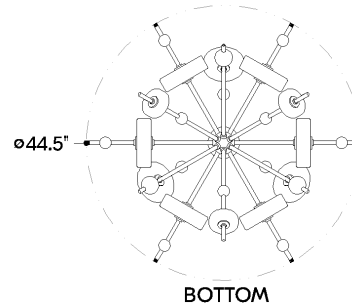

MAYNARD

8145-AGB

Machine precision and slim LED profiles provide a sleek update to an iconic mid-century silhouette. Glass ornaments, hand-blown from either seedy opal glass or seedy etched glass, stack in totemic formations along the slim arms of this chandelier. An Aged Brass finish elevates the fixture, balancing the playfulness with a note of luxury. Maynard is available as an 8, 12-light chandelier, 6-light linear, or a 3-light sconce.

FINISHES

AGED BRASS

Coastal Suitable Finish (EPM): No

DIMENSIONS

Height: 32"

Width/Diameter: 44.5"

Minimum Height: 39.5"

Maximum Height: 78.5"

Canopy/Backplate: 6"

Hanging Type: 1-3" / 1-6" / 1-12" / 2-18" Stems

Product Weight: 45.82lb

Canopy/Backplate Shape: Round

Sloped Ceiling Compatible: No

Living Finish: No

Uplight Only: No

Shade

Shade 1: Glass

Shade 1 Finish: Opal Seedy

Shade 1 Top Width: 6.5"

Shade 1 Height: 1.5"

Shade 2: Glass

Shade 2 Finish: Seeded Cast

Shade 2 Top Width: 4.75"

Shade 2 Height: 1.25"

ELECTRICAL

Bulb 1

Bulb Included: N/A

Socket: Integrated LED

Max Wattage: 46

Bulb Quantity: 12

Wire Length: 120"

Cord Type: B & W TEFLON W/ GROUND WIRE

Dimmer Type: ELV, TRIAC, 0-10 VOLT

Gem Box Required (2"x3"): No

Dark Sky: No

CRI: 90

Color Temp.: 2700k

Lumens: 1575

Title 24: No

Field Serviceable: No

SHIPPING

Carton 1: 33" x 25" x 17"

Carton 1 Weight: 53lb

Shipping Method: Ground

Country of Origin: VN

HUDSON VALLEY
LIGHTING GROUP

| hvlgroup.com | 1.800.814.3993