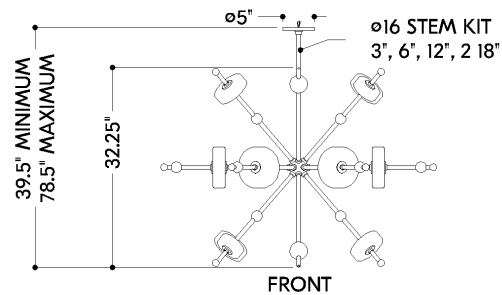

FINISHES

AGED BRASS

Coastal Suitable Finish (EPM): No

DIMENSIONS

Height: 32"

Width/Diameter: 44.5"

Minimum Height: 39.5"

Maximum Height: 78.5"

Canopy/Backplate: 6"

Hanging Type: 1-3" / 1-6" / 1-12" / 2-18" Stems

Product Weight: 45.82lb

Canopy/Backplate Shape: Round

Sloped Ceiling Compatible: No

Living Finish: No

Uplight Only: No

Shade

SHIPPING

Carton 1: 33" x 25" x 17"

Carton 1 Weight: 53lb

Shipping Method: Ground

Country of Origin: VN

HUDSON VALLEY
LIGHTING GROUP

| hvlgroup.com | 1.800.814.3993

MAYNARD