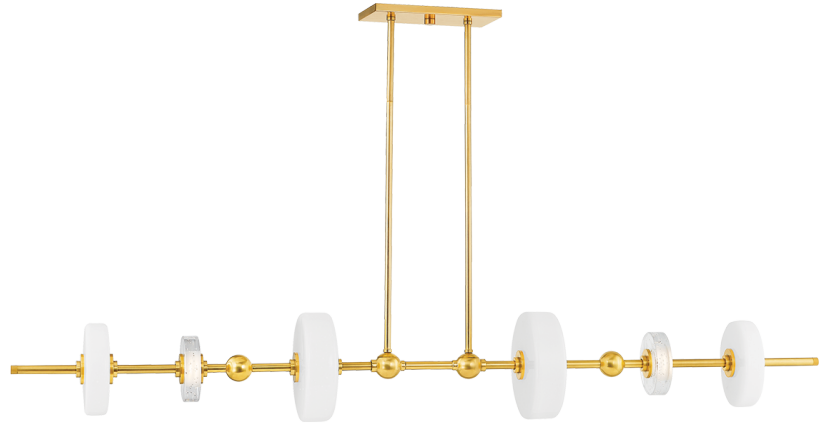

MAYNARD

8160-AGB

Machine precision and slim LED profiles provide a sleek update to an iconic mid-century silhouette. Glass ornaments, hand-blown from either seedy opal glass or seedy etched glass, stack in totemic formations along the slim arms of this chandelier. An Aged Brass finish elevates the fixture, balancing the playfulness with a note of luxury. Maynard is available as an 8, 12-light chandelier, 6-light linear, or a 3-light sconce.

FINISHES

AGED BRASS

DIMENSIONS

Height: 7.75"
Width/Diameter: 7.75"
Length: 60"
Minimum Height: 12.25"
Maximum Height: 63.25"
Canopy/Backplate: 6.5"
Hanging Type: 1-3" / 1-6" / 1-12" / 2-18" Stems
Product Weight: 19.05lb
Canopy/Backplate Shape: Rectangle
Sloped Ceiling Compatible: No
Living Finish: No
Uplight Only: No

Shade

Shade 1: Glass
Shade 1 Finish: Opal Seeded
Shade 1 Top Width: 6.5"
Shade 1 Height: 1.5"
Shade 2: Glass
Shade 2 Finish: Clear Seeded
Shade 2 Top Width: 4.75"
Shade 2 Height: 1.25"

ELECTRICAL

Bulb 1

Bulb Included: N/A
Socket: Integrated LED
Max Wattage: 20
Bulb Quantity: 6
Wire Length: 120"
Cord Type: B & W TEFLON W/ GROUND WIRE
Dimmer Type: ELV, TRIAC
Gem Box Required (2"x3"): No
Dark Sky: No
CRI: 90
Color Temp.: 2700k
Lumens: 850
Title 24: No
Field Serviceable: No