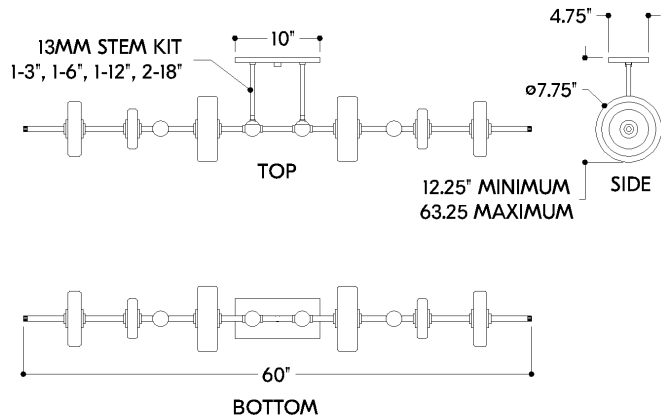

FINISHES

AGED BRASS

DIMENSIONS

Height: 7.75"
Width/Diameter: 7.75"
Length: 60"
Minimum Height: 12.25"
Maximum Height: 63.25"
Canopy/Backplate: 6.5"
Hanging Type: 1-3" / 1-6" / 1-12" / 2-18" Stems
Product Weight: 19.05lb
Canopy/Backplate Shape: Rectangle
Sloped Ceiling Compatible: No
Living Finish: No
Uplight Only: No

Shade

Shade 1: Glass
Shade 1 Finish: Opal Seeded
Shade 1 Top Width: 6.5"
Shade 1 Height: 1.5"
Shade 2: Glass
Shade 2 Finish: Clear Seeded
Shade 2 Top Width: 4.75"
Shade 2 Height: 1.25"

ELECTRICAL

Bulb 1

Bulb Included: N/A
Socket: Integrated LED
Max Wattage: 20
Bulb Quantity: 6
Wire Length: 120"
Cord Type: B & W TEFLON W/ GROUND WIRE
Dimmer Type: ELV, TRIAC
Gem Box Required (2"x3"): No
Dark Sky: No
CRI: 90
Color Temp.: 2700k
Lumens: 850
Title 24: No
Field Serviceable: No

SHIPPING

Carton 1: 31" x 15" x 14"
Carton 1 Weight: 23lb
Shipping Method: Ground
Country of Origin: VN

MAYNARD

8160-AGB
