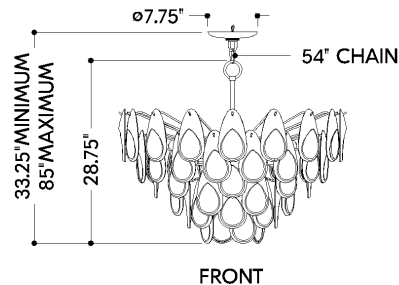

*Due to the one-of-a-kind nature of the medium, exact colors and patterns may vary slightly from the image shown.

FINISHES

AGED BRASS

DIMENSIONS / SPECS

Height: 28.75"
Width/Diameter: 35.75"
Minimum Height: 33"
Maximum Height: 85"
Canopy/Backplate: 7.75"
Hanging Type: 54" Chain
Product Weight: 56.1lb
Canopy/Backplate Shape: Round
Sloped Ceiling Compatible: Yes
Living Finish: Yes
Uplight Only: No

Shade 1: Glass
Shade 1 Finish: Blonchino Piastre
Shade 1 Top Width: 4.5"
Shade 1 Height: 8.25"

ELECTRICAL

Bulb 1

Bulb Included: No
Socket: E12 Candelabra Base
Bulb Type: G16.5
Max Wattage: 8
Bulb Quantity: 15
Recommended Bulb: BLB-G16.5-MW-LED
Wire Length: 120"
Cord Type: B & W TEFLON W/ GROUND WIRE
Gem Box Required (2"x3"): No
Dark Sky: No

SHIPPING

Carton 1: 40" x 40" x 26"
Carton 1 Weight: 76lb
Shipping Method: Truck Only
Country of Origin: VN

BOTTOM