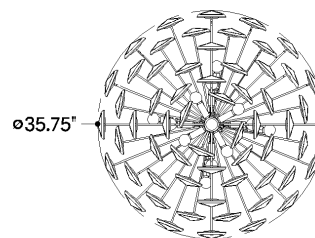

*Due to the one-of-a-kind nature of the medium, exact colors and patterns may vary slightly from the image shown.

FINISHES

AGED BRASS

DIMENSIONS / SPECS

Height: 28.75"
Width/Diameter: 35.75"
Minimum Height: 33"
Maximum Height: 85"
Canopy/Backplate: 7.75"
Hanging Type: 54" Chain
Product Weight: 56.1lb
Canopy/Backplate Shape: Round
Sloped Ceiling Compatible: Yes
Living Finish: Yes
Uplight Only: No

Shade 1: Glass
Shade 1 Finish: Blonchino Piastre
Shade 1 Top Width: 4.5"
Shade 1 Height: 8.25"

ELECTRICAL

Bulb 1

Bulb Included: No
Socket: E12 Candelabra Base
Bulb Type: G16.5
Max Wattage: 8
Bulb Quantity: 15
Recommended Bulb: BLB-G16.5-MW-LED
Wire Length: 120"
Cord Type: B & W TEFLON W/ GROUND WIRE
Gem Box Required (2"x3"): No
Dark Sky: No

SHIPPING

Carton 1: 40" x 40" x 26"
Carton 1 Weight: 76lb
Shipping Method: Truck Only
Country of Origin: VN

BOTTOM