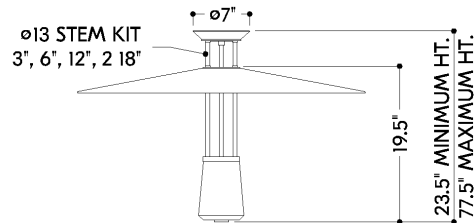

*Due to the one-of-a-kind nature of the medium, exact colors and patterns may vary slightly from the image shown.

FINISHES

AGED BRASS w/ SOFT WHITE

DIMENSIONS

Height: 19.25"
Width/Diameter: 36"
Minimum Height: 23.5"
Maximum Height: 60"
Canopy/Backplate: 7.25"
Hanging Type: 1-3" / 1-6" / 1-12" / 2-18" Stems
Product Weight: 16.72lb
Canopy/Backplate Shape: Round
Sloped Ceiling Compatible: No
Living Finish: No
Uplight Only: No

Shade

Shade 1: Steel
Shade 1 Finish: Soft White
Shade 1 Top Width: 4.75"
Shade 1 Bottom L/W: 0" / 36"
Shade 1 Height: 3.25"
Shade 2: Natural Stone
Shade 2 Finish: St Laurent Marble
Shade 2 Top Width: 4.75"
Shade 2 Bottom L/W: 0" / 5.75"
Shade 2 Height: 7.25"

ELECTRICAL

Bulb 1

Bulb Included: No
Socket: E26 Medium Base
Bulb Type: R20 LED
Max Wattage: 15
Bulb Quantity: 1
Wire Length: 120"
Cord Type: B & W TEFLON W/ GROUND WIRE
Gem Box Required (2"x3"): No
Dark Sky: No

SHIPPING

Carton 1: 41" x 41" x 24"
Carton 1 Weight: 41lb
Shipping Method: Truck Only
Country of Origin: VN

FRONT

BOTTOM