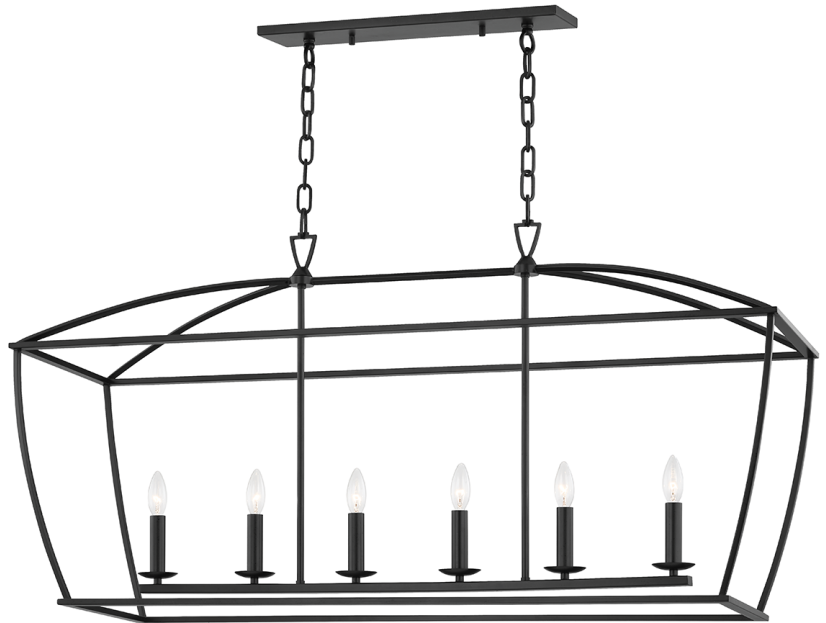

BRYANT

8348-AI

FINISHES

Aged Iron (AI)
Gold Leaf (GL)
White Plaster (WP)

DIMENSIONS

Height: 24"
Width/Diameter: 13.75"
Length: 48.25"
Minimum Height: 27.75"
Maximum Height: 79.75"
Canopy/Backplate: 4.75"
Hanging Type:
Product Weight: 25.54lb

GLASS

Attachment:
Glass 1:
Glass 2:

LAMPING

Bulb 1
Bulb Included: No
Socket: E12 Candelabra Base
Bulb: B11 • 6 • 60 Watt Max
Voltage: 120 VAC
UL Rating: UL Damp

SHIPPING

Carton 1: 52" x 17" x 25"
Carton 1 Weight: 18lb
Shipping Method: Truck Only