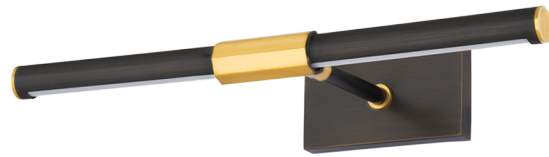

MELBOURNE

8515-AGB/DB

A contemporary take on a picture light, Melbourne is subtle and discreet. The design features a long LED bar supported by a sleek metal frame, ensuring optimal illumination with minimal visual distractions. Available in three sizes and two finishes; Aged Brass and Old Bronze.

FINISHES

AGED BRASS w/ DISTRESSED BRONZE

DIMENSIONS

Height: 2.75"

Width/Diameter: 16"

Canopy/Backplate: 2.75"

Product Weight: 2.36lb

Extension: 7.25"

Top to Center: 1.5"

Canopy/Backplate Shape: Rectangle

Sloped Ceiling Compatible: No

Living Finish: Yes

Uplight Only: No

Shade

Shade 1: Acrylic

Shade 1 Finish: White

Shade 1 Top Length: 16"

Shade 1 Top Width: 1"

Shade 1 Bottom L/W: 16" / 1"

ELECTRICAL

Bulb 1

Bulb Included: N/A

Socket: Integrated LED

Max Wattage: 8