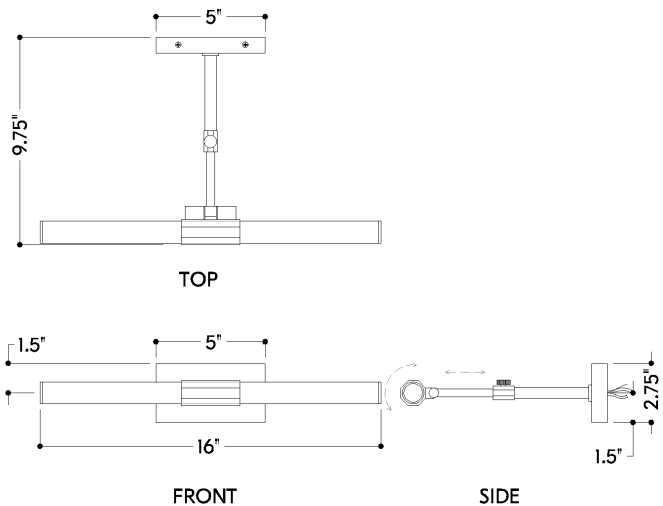

SHIPPING

Carton 1: 20" x 12" x 7"

Carton 1 Weight: 4lb

Shipping Method: Ground

Country of Origin: VN