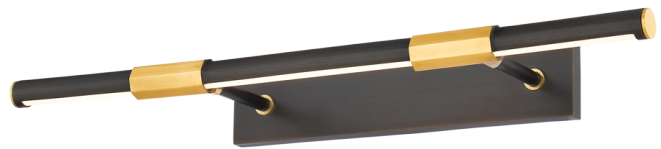

MELBOURNE

8524-AGB/DB

A contemporary take on a picture light, Melbourne is subtle and discreet. The design features a long LED bar supported by a sleek metal frame, ensuring optimal illumination with minimal visual distractions. Available in three sizes and two finishes; Aged Brass and Old Bronze.

FINISHES

Aged Brass (AGB)
AGED BRASS/DISTRESSED BRONZE
(AGB/DB)

DIMENSIONS

Height 2.75"
Width/Diameter 23.75"
Length "
Minimum Height "
Maximum Height "
Canopy/Backplate 13.50"
Hanging Type
Weight 3.86lb

GLASS/SHADES

Material Acrylic
Attachment
Finish WHITE

LAMPING/ELECTRICAL

Bulb 1
Quantity 1
Bulb Included Yes
Socket Integrated LED
Wattage 8w
Voltage 120 VAC
Gem Box Required

CRI 90
Color Temp. 2700k
Lumens 225
Title 24 No
Field Serviceable No