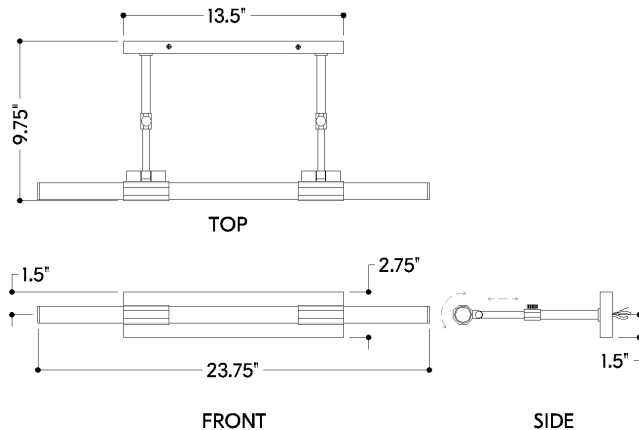

FINISHES

AGED BRASS w/ DISTRESSED BRONZE

DIMENSIONS

Height: 2.75"

Width/Diameter: 23.75"

Canopy/Backplate: 2.75"

Product Weight: 3.86lb

Extension: 7.25"

Top to Center: 1.5"

Canopy/Backplate Shape: Rectangle

Sloped Ceiling Compatible: No

Living Finish: Yes

Uplight Only: No

Shade

Shade 1: Acrylic

Shade 1 Finish: White

Shade 1 Top Length: 23.5"

Shade 1 Top Width: 0.75"

ELECTRICAL

Bulb 1

Bulb Included: N/A

Socket: Integrated LED

Max Wattage: 8

Bulb Quantity: 1

Field Serviceable: Yes

SHIPPING

Carton 1: 28" x 12" x 7"

Carton 1 Weight: 6lb

Shipping Method: Ground

Country of Origin: VN