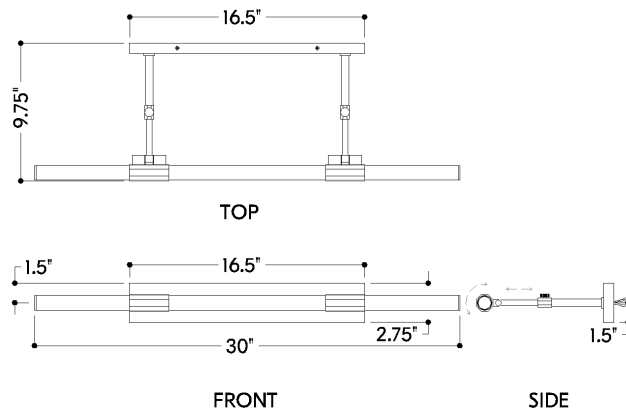

SHIPPING

Carton 1: 34" x 12" x 7"

Carton 1 Weight: 7lb

Shipping Method: Ground

Country of Origin: VN