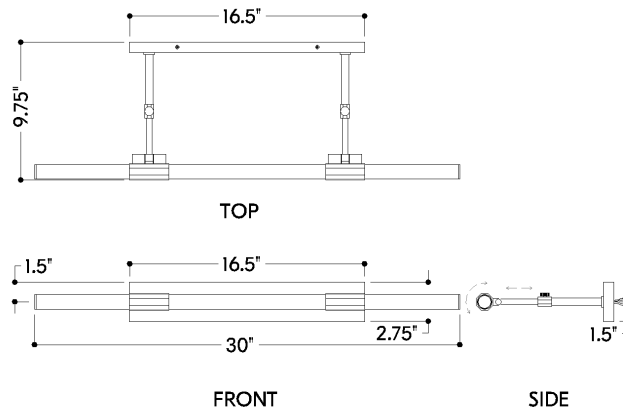

SHIPPING

Carton 1: 34" x 12" x 7"

Carton 1 Weight: 7lb

Shipping Method: Ground

Country of Origin: VN