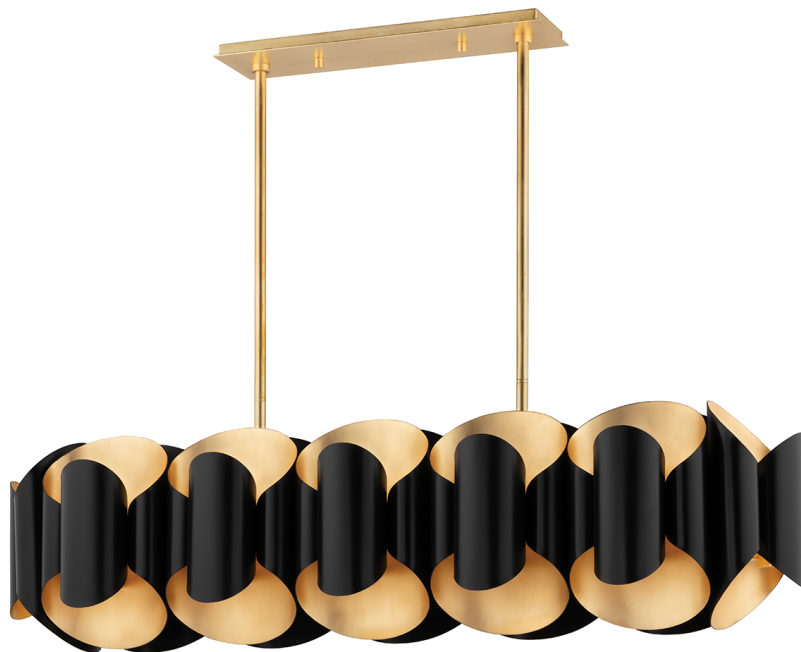

BANKS

8546-GL/BK

FINISHES

GOLD LEAF w/ BLACK

DIMENSIONS / SPECS

Height: 11.75"
Width/Diameter: 13"
Length: 46"
Minimum Height: 18"
Maximum Height: 72"
Canopy/Backplate: 4.5"
Hanging Type: 1-3" / 1-6" / 1-12" / 2-18" Stems
Product Weight: 79.2lb
Canopy/Backplate Shape: Rectangle
Sloped Ceiling Compatible: Yes
Living Finish: No
Uplight Only: No

Shade 1: Metal
Shade 1 Finish: Black
Shade 1 Height: 6.25"

ELECTRICAL

Bulb 1
Bulb Included: No
Socket: E26 Medium Base
Bulb Type: A15
Max Wattage: 40
Bulb Quantity: 12
Wire Length: 120"
Cord Type: B & W TEFLON W/ GROUND WIRE
Gem Box Required (2"x3"): No
Dark Sky: No

SHIPPING

Carton 1: 50" x 17" x 17"
Carton 1 Weight: 80lb
Shipping Method: Ground
Country of Origin: PH