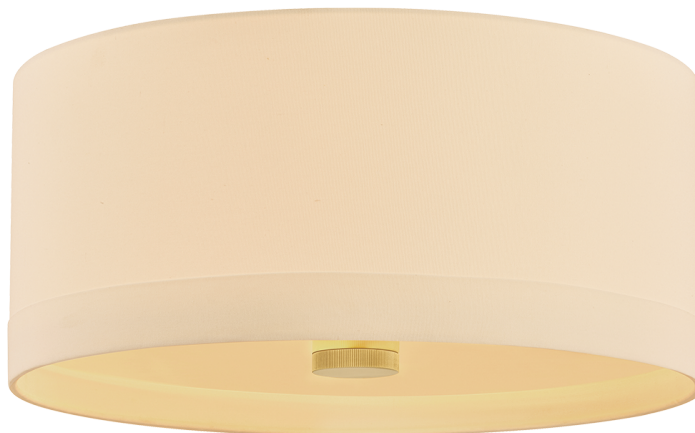

# ASHLAND

8922-AGB

The Ashland family reimagines a modern drum silhouette with oversized proportions and polished details. A white linen shade is complemented by an Aged Brass-finished canopy and finial. Fitted into the shade, an etched glass diffuser provides a soft, even glow around a large space. With two sizes of flush mount and two pendant options, Ashland is a crisp, timeless solution for an entryway, dining area, or living room.

## FINISHES

AGED BRASS

## DIMENSIONS

Height: 10.25"  
Width/Diameter: 22"  
Canopy/Backplate: 4.75"  
Product Weight: 11lb  
Canopy/Backplate Shape: Round  
Sloped Ceiling Compatible: No  
Living Finish: No  
Uplight Only: No

## Shade

Shade 1: Textile  
Shade 1 Finish: White Linen  
Shade 1 Top Width: 22"  
Shade 1 Height: 9.75"  
Shade 2: Glass  
Shade 2 Finish: Clear Etched  
Shade 2 Top Width: 20.75"  
Shade 2 Height: 0.5"