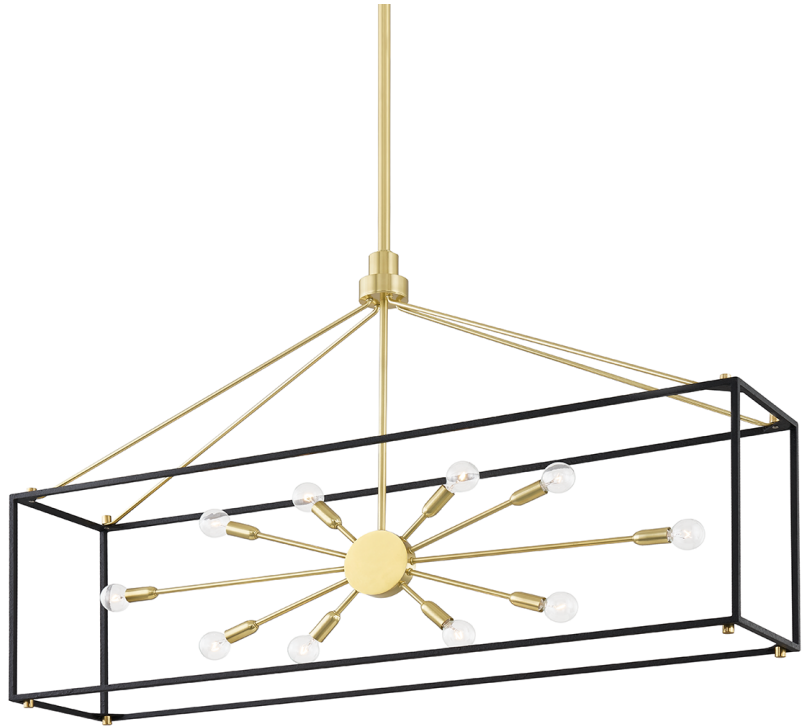

GLENDALE

8948-AGB/BK

You asked, we listened! We've expanded our best-selling Glendale family with the addition of a gorgeous flush mount, larger-sized pendant and a stunning linear fixture—all in a traditional Sputnik-style lantern design.

FINISHES

Aged Brass/black (AGB/BK)
Polished Nickel/black (PN/BK)

DIMENSIONS

Height: 28.325"
Width/Diameter: 10"
Length: 48"
Minimum Height: 34.5"
Maximum Height: 88.5"
Canopy/Backplate: "
Hanging Type: 1-3" / 1-6" / 1-12" / 2-18" Stems
Product Weight: 25lb

GLASS

Attachment:
Glass 1:
Glass 2:

LAMPING

Bulb 1
Bulb Included: No
Socket: E12 Candelabra Base
Bulb: G16.5 • 10 • 60 Watt Max
Voltage: 120 VAC
UL Rating: UL Damp

SHIPPING

Carton 1: 53" x 15" x 34"
Carton 1 Weight: 31lb
Shipping Method: Truck Only