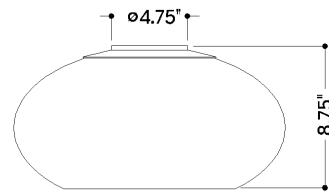

## DIMENSIONS

Height: 6.5"  
Width/Diameter: 12"  
Canopy/Backplate: 4.75"  
Product Weight: 5.94lb  
Canopy/Backplate Shape: Round  
Sloped Ceiling Compatible: No  
Living Finish: No  
Uplight Only: No

## Shade

Shade 1: Glass  
Shade 1 Finish: Clear  
Shade 1 Top Width: 12"  
Shade 1 Height: 5.75"  
Shade 2: Natural Stone  
Shade 2 Finish: Alabaster  
Shade 2 Top Width: 6.5"  
Shade 2 Height: 2.75"

### Bulb 1

Bulb Included: N/A  
Socket: Integrated LED  
Max Wattage: 10  
Bulb Quantity: 1  
Wire Length: 7"  
Cord Type: B & W TEFLON W/ GROUND WIRE  
Dimmer Type: ELV, TRIAC  
Gem Box Required (2"x3"): No  
Dark Sky: No  
CRI: 90  
Color Temp.: 2700k  
Lumens: 500  
Title 24: No  
Field Serviceable: Yes

## SHIPPING

Carton 1: 16" x 16" x 14"  
Carton 1 Weight: 10lb  
Shipping Method: Ground  
Country of Origin: VN

FRONT

BOTTOM