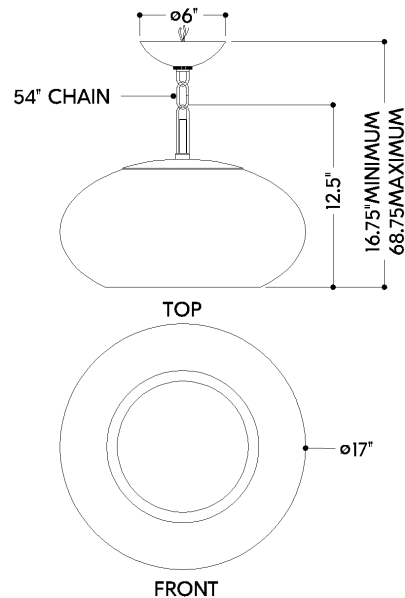

MOORE

9017-AGB

Moore stuns in its simplicity. Available in two sizes, this nested flush mount design features an outer clear glass shade that reveals alabaster within. The double layer gives the fixture an elevated, graceful presence that creates a warm diffusion of light. Finished in Aged Brass, the metalwork of Moore adds a timeless, luxurious note that complements any design style.

*Due to the one-of-a-kind nature of the medium, exact colors and patterns may vary slightly from the image shown.

FINISHES

AGED BRASS

DIMENSIONS

Height: 12.5"
Width/Diameter: 17"
Minimum Height: 16.75"
Maximum Height: 69.25"
Canopy/Backplate: 6"
Hanging Type: 54" Chain
Product Weight: 14lb
Canopy/Backplate Shape: Round
Sloped Ceiling Compatible: Yes
Living Finish: No
Uplight Only: No

Shade

Shade 1: Natural Stone
Shade 1 Finish: Alabaster
Shade 1 Top Width: 9"
Shade 1 Height: 4"
Shade 2: Glass
Shade 2 Finish: Clear
Shade 2 Top Width: 17"
Shade 2 Bottom L/W: 0" / 10.5"
Shade 2 Height: 8.25"

MOORE

9017-AGB

SHIPPING

Carton 1: 29" x 29" x 12"

Carton 1 Weight: 19lb

Shipping Method: Ground

Country of Origin: VN