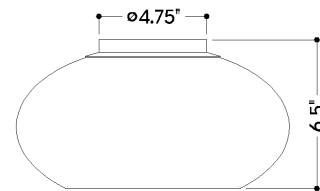

*Due to the one-of-a-kind nature of the medium, exact colors and patterns may vary slightly from the image shown.

FINISHES

AGED BRASS

DIMENSIONS

Height: 9"
Width/Diameter: 17"
Canopy/Backplate: 4.75"
Product Weight: 10.23lb
Canopy/Backplate Shape: Round
Sloped Ceiling Compatible: No
Living Finish: No
Uplight Only: No

Shade

Shade 1: Glass
Shade 1 Finish: Clear
Shade 1 Top Width: 17"
Shade 1 Height: 8.25"
Shade 2: Natural Stone
Shade 2 Finish: Alabaster
Shade 2 Top Width: 9"
Shade 2 Height: 4"

ELECTRICAL

Bulb 1

Bulb Included: N/A
Socket: Integrated LED
Max Wattage: 16
Bulb Quantity: 1
Wire Length: 7"
Cord Type: B & W TEFLON W/ GROUND WIRE
Dimmer Type: ELV, TRIAC
Gem Box Required (2"x3"): No
Dark Sky: No
CRI: 90
Color Temp.: 2700k
Lumens: 900
Title 24: No
Field Serviceable: Yes

FRONT

BOTTOM

SHIPPING

Carton 1: 21" x 21" x 18"
Carton 1 Weight: 15lb
Shipping Method: Ground
Country of Origin: VN