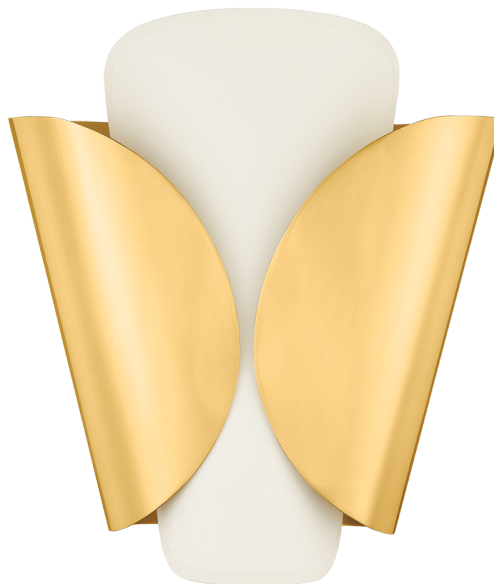

SAVOIE

9201-AGB-B

Inspired by the wings of a butterfly, this modern sconce features a layered shade wrapping an E12 base. As the outer shade folds inwards, it leaves a small gap that creates an intriguing play between the two layers. Choose from either an Aged Brass outer shade and parchment inner shade or an all-parchment fixture.

FINISHES

AGED BRASS

DIMENSIONS

Height: 12"
Width/Diameter: 10.75"
Canopy/Backplate: 4.75"
Product Weight: 2.2lb
Extension: 4.5"
Top to Center: 6.75"
Canopy/Backplate Shape: Round
Sloped Ceiling Compatible: No
Living Finish: No
Uplight Only: Yes

Shade

Shade 1: **Steel**
Shade 1 Finish: Aged Brass
Shade 1 Top Length: 10.75"
Shade 1 Top Width: 4"
Shade 1 Bottom L/W: 6" / 4"
Shade 1 Height: 8.75"
Shade 2: **Textile**
Shade 2 Finish: Handmade Paper Off White
Shade 2 Top Length: 6.25"
Shade 2 Top Width: 3"
Shade 2 Bottom L/W: 3.75" / 3"
Shade 2 Height: 12"