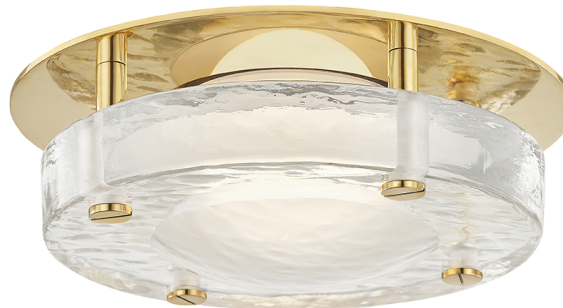

HEATH

9208-AGB

FINISHES

AGED BRASS

DIMENSIONS

Height: 3"

Width/Diameter: 8.25"

Canopy/Backplate: 5"

Product Weight: 6lb

Canopy/Backplate Shape: Round

Sloped Ceiling Compatible: No

Living Finish: No

Uplight Only: No

Shade

Shade 1: Glass

Shade 1 Finish: Clear

Shade 1 Top Width: 7.5"

Shade 1 Height: 1.75"

ELECTRICAL

Bulb 1

Bulb Included: N/A

Socket: Integrated LED

Max Wattage: 13

Bulb Quantity: 1

Wire Length: 7"

Cord Type: B & W TEFLON W/ GROUND WIRE

Dimmer Type: TRIAC

Gem Box Required (2"x3"): No

Dark Sky: No

CRI: 90

Color Temp.: 3000k

Lumens: 800