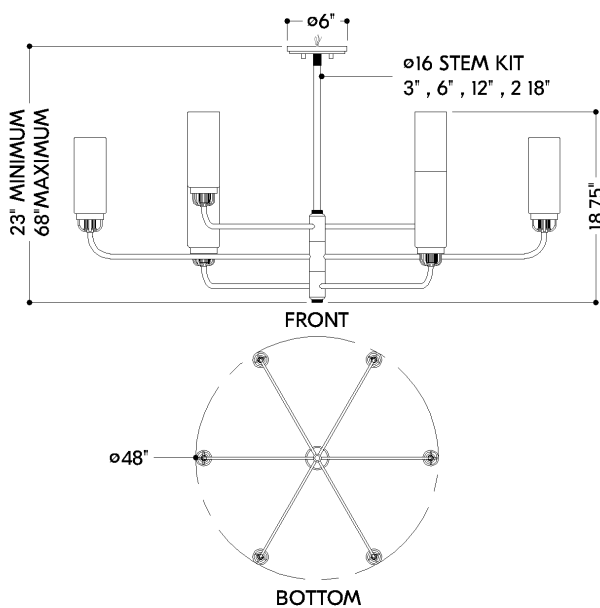

HALIFAX

9306-AGB

Inspired by the Art Deco movement, the long sweeping arms of Halifax curve upwards at the ends to support clear ribbed glass hurricane lamp shades. The Aged Brass framework evokes a sense of timelessness, while the slender silhouette of the fixture feels fresh and modern. As either a sconce or chandelier, Halifax marries functionality with enduring grace.

FINISHES

AGED BRASS

DIMENSIONS / SPECS

Height: 18.75"
Width/Diameter: 48"
Minimum Height: 23"
Maximum Height: 68"
Canopy/Backplate: 6"
Hanging Type: 1-3" / 1-6" / 1-12" / 2-18" Stems
Product Weight: 13.73lb
Canopy/Backplate Shape: Round
Sloped Ceiling Compatible: Yes
Living Finish: No
Uplight Only: No

Shade 1: Glass
Shade 1 Finish: Clear Optic
Shade 1 Top Width: 3.25"
Shade 1 Height: 7.5"

ELECTRICAL

Bulb 1

Bulb Included: No
Socket: E12 Candelabra Base
Bulb Type: T8-3.5
Max Wattage: 8
Bulb Quantity: 6
Wire Length: 120"
Cord Type: SPT-1 SILVER W/ TINNED GROUND WIRE

Gem Box Required (2"x3"): No
Dark Sky: No

SHIPPING

Carton 1: 50" x 17" x 19"
Carton 1 Weight: 21lb
Shipping Method: Ground
Country of Origin: VN

HUDSON VALLEY
LIGHTING GROUP