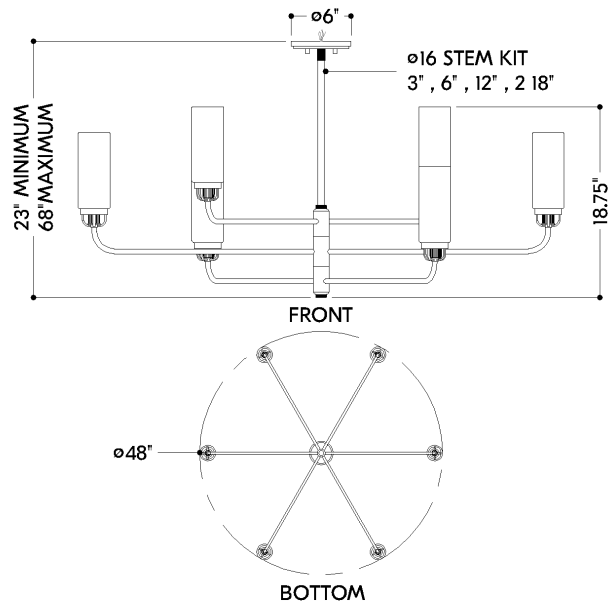

SHIPPING

Carton 1: 50" x 17" x 19"

Carton 1 Weight: 21lb

Shipping Method: Ground

Country of Origin: VN

HUDSON VALLEY
LIGHTING GROUP

| hvlgroup.com | 1.800.814.3993