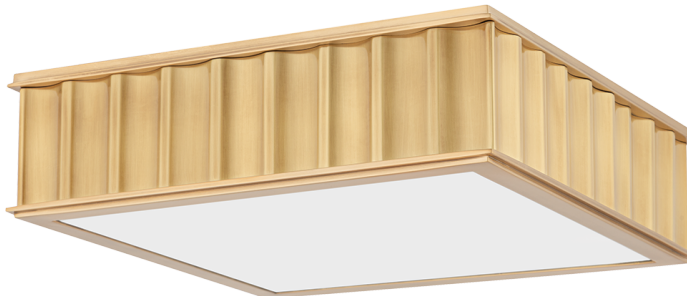

MIDDLEBURY

931-AGB

FINISHES

AGED BRASS

Coastal Suitable Finish (EPM): No

DIMENSIONS

Height: 4"

Width/Diameter: 13"

Length: 13"

Canopy/Backplate: 5"

Product Weight: 10lb

Canopy/Backplate Shape: Round

Sloped Ceiling Compatible: No

Living Finish: No

Uplight Only: No

Shade

Shade 1: Glass

Shade 1 Finish: Opal Matte

Shade 1 Bottom L/W: 0" / 12.25"

Replacement Glass Item #(s): GLS-000931

ELECTRICAL

Bulb 1

Bulb Included: No

Socket: E26 Medium Base