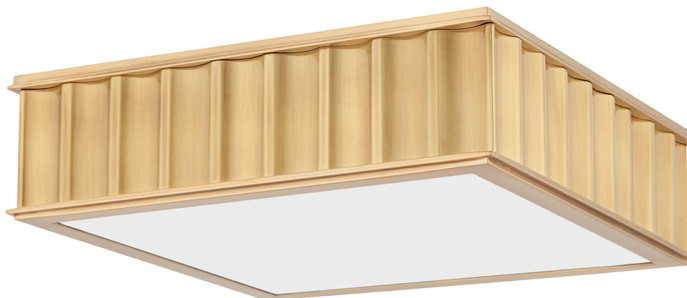

## DIMENSIONS

---

Height: 4"  
Width/Diameter: 13"  
Length: 13"  
Canopy/Backplate: 11.75"  
Product Weight: 10lb  
Canopy/Backplate Shape: Round  
Sloped Ceiling Compatible: No  
Living Finish: No  
Uplight Only: No

## Shade

---

Shade 1: Glass  
Shade 1 Finish: Opal Matte  
Shade 1 Bottom L/W: 0" / 12.25"  
Replacement Glass Item #(s): GLS-000931