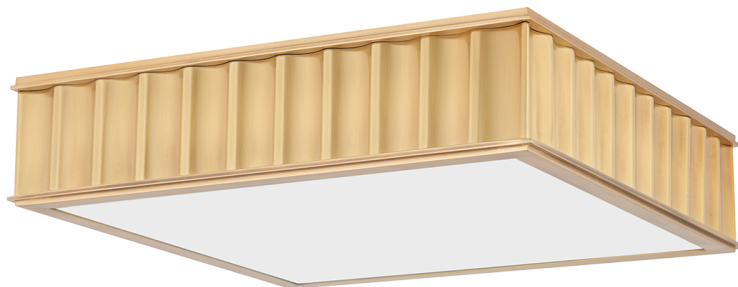

MIDDLEBURY

932-AGB

FINISHES

AGED BRASS

DIMENSIONS

Height: 4"
Width/Diameter: 16"
Length: 16"
Canopy/Backplate: 5"
Product Weight: 13lb
Canopy/Backplate Shape: Round
Sloped Ceiling Compatible: No
Living Finish: No
Uplight Only: No

Shade

Shade 1: Glass
Shade 1 Finish: Opal Matte
Shade 1 Bottom L/W: 0" / 15"
Replacement Glass Item #(s): GLS-000932

ELECTRICAL

Bulb 1

Bulb Included: No
Socket: E26 Medium Base
Bulb Type: B11
Max Wattage: 60
Bulb Quantity: 3
Wire Length: 7"
Gem Box Required (2"x3"): No
Dark Sky: No