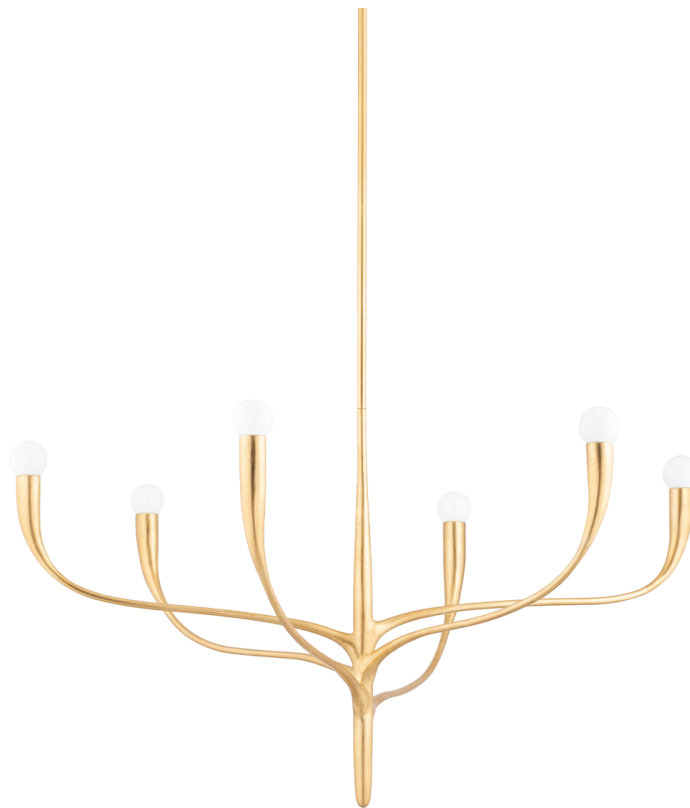

LABRA

9606-VGL-CE

FINISHES

VINTAGE GOLD LEAF

DIMENSIONS

Height: 51cm
Width/Diameter: 93cm
Minimum Height: 66cm
Maximum Height: 203cm
Canopy/Backplate: 15cm
Hanging Type: 1-3" / 1-6" / 1-12" / 2-18" Stems
Product Weight: 4kg
Canopy/Backplate Shape: Round
Sloped Ceiling Compatible: No
Living Finish: No
Uplight Only: No

Shade

Shade 1: {{EMPTY}}

ELECTRICAL

Bulb 1

Bulb Included: No
Socket: E14 Medium Base
Bulb Type: G16.5
Max Wattage: 60
Bulb Quantity: 6
Wire Length: 366cm
Cord Type: VDE TEFLON BLUE, BROWN WITH GROUND
Gem Box Required (2"x3"): No
Dark Sky: No
CRI:
Color Temp.: 2700k
Lumens: 800
Title 24: No
Field Serviceable: No
Initial Lumens: 800
IP Rating: IP20

SHIPPING

Carton 1: 102cm x 91cm x 51cm
Carton 1 Weight: 40kg
Shipping Method: Truck Only
Country of Origin: PH