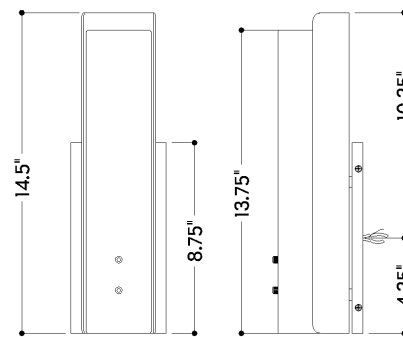

LUCIO

9715-AGB

The upscale minimal design language of Lucio makes for an easy crossover from living to bath and powder room spaces. A striking inner alabaster bar is framed by Aged Brass metalwork, creating a harmony of fine materials. Delicate pins secure the stone in place, adding a decorative detail to the sleek silhouette. Lucio is available in two sizes.

*Due to the one-of-a-kind nature of the medium, exact colors and patterns may vary slightly from the image shown.

FINISHES

AGED BRASS

Coastal Suitable Finish (EPM): No

DIMENSIONS

Height: 14.5"

Width/Diameter: 4.25"

Canopy/Backplate: 4.5"

Product Weight: 6.75lb

Extension: 4"

Top to Center: 10.25"

Canopy/Backplate Shape: Rectangle

Sloped Ceiling Compatible: No

Living Finish: No

Uplight Only: No

Shade

Shade 1: Alabaster

Shade 1 Top Width: 3"

Shade 1 Height: 13.75"

ELECTRICAL

Bulb 1

Bulb Included: N/A

Socket: Integrated LED

Max Wattage: 13

Bulb Quantity: 1

Wire Length: 7"

Cord Type: B & W TEFLON W/ GROUND WIRE

Dimmer Type: ELV, TRIAC

Gem Box Required (2"x3"): No

Dark Sky: No

CRI: 90

Color Temp.: 2700k

Lumens: 450

Title 24: No

Field Serviceable: No

SHIPPING

Carton 1: 19" x 13" x 6"

Carton 1 Weight: 8lb

Shipping Method: Ground

Country of Origin: VN

FRONT

SIDE