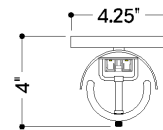

LUCIO

9715-AGB

The upscale minimal design language of Lucio makes for an easy crossover from living to bath and powder room spaces. A striking inner alabaster bar is framed by Aged Brass metalwork, creating a harmony of fine materials. Delicate pins secure the stone in place, adding a decorative detail to the sleek silhouette. Lucio is available in two sizes.

*Due to the one-of-a-kind nature of the medium, exact colors and patterns may vary slightly from the image shown.

FINISHES

AGED BRASS

Coastal Suitable Finish (EPM): No

DIMENSIONS

Height: 14.5"

Width/Diameter: 4.25"

Canopy/Backplate: 4.5"

Product Weight: 6.75lb

Extension: 4"

Top to Center: 10.25"

Canopy/Backplate Shape: Rectangle

Sloped Ceiling Compatible: No

Living Finish: No

Uplight Only: No

Shade

Shade 1: Alabaster

Shade 1 Top Width: 3"

Shade 1 Height: 13.75"

ELECTRICAL

Bulb 1

Bulb Included: N/A

Socket: Integrated LED

Max Wattage: 13

Bulb Quantity: 1

Wire Length: 7"

Cord Type: B & W TEFLON W/ GROUND WIRE

Dimmer Type: ELV, TRIAC

Gem Box Required (2"x3"): No

Dark Sky: No

CRI: 90

Color Temp.: 2700k

Lumens: 450

Title 24: No

Field Serviceable: No

SHIPPING

Carton 1: 19" x 13" x 6"

Carton 1 Weight: 8lb

Shipping Method: Ground

Country of Origin: VN

TOP