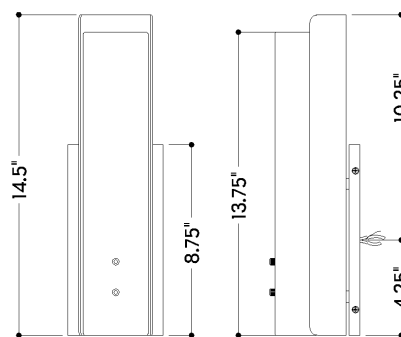

## DIMENSIONS

Height: 14.5"

Width/Diameter: 4.25"

Canopy/Backplate: 4.5"

Product Weight: 6.75lb

Extension: 4"

Top to Center: 10.25"

Canopy/Backplate Shape: Rectangle

## Shade

Shade 1: Natural Stone

Shade 1 Finish: Alabaster

Shade 1 Top Width: 3"

Shade 1 Height: 13.75"

## SHIPPING

Carton 1: 19" x 13" x 6"

Carton 1 Weight: 8lb

Shipping Method: Ground

Country of Origin: VN

TOP

FRONT

SIDE