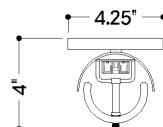

LUCIO

9715-AGB

The upscale minimal design language of Lucio makes for an easy crossover from living to bath and powder room spaces. A striking inner alabaster bar is framed by Aged Brass metalwork, creating a harmony of fine materials. Delicate pins secure the stone in place, adding a decorative detail to the sleek silhouette. Lucio is available in two sizes.

*Due to the one-of-a-kind nature of the medium, exact colors and patterns may vary slightly from the image shown.

FINISHES

AGED BRASS

DIMENSIONS

Height: 14.5"

Width/Diameter: 4.25"

Canopy/Backplate: 4.5"

Product Weight: 6.75lb

Extension: 4"

Top to Center: 10.25"

Canopy/Backplate Shape: Rectangle

Sloped Ceiling Compatible: No

Living Finish: No

Uplight Only: No

Shade

Shade 1: Natural Stone

Shade 1 Finish: Alabaster

Shade 1 Top Width: 3"

Shade 1 Height: 13.75"

ELECTRICAL

Bulb 1

Bulb Included: N/A

Socket: Integrated LED

Max Wattage: 13

Bulb Quantity: 1

Wire Length: 7"

Cord Type: B & W TEFLON W/ GROUND WIRE

Dimmer Type: ELV, TRIAC

Gem Box Required (2"x3"): No

Dark Sky: No

CRI: 90

Color Temp.: 2700k

Lumens: 450

Title 24: No

Field Serviceable: No

SHIPPING

Carton 1: 19" x 13" x 6"

Carton 1 Weight: 8lb

Shipping Method: Ground

Country of Origin: VN

TOP