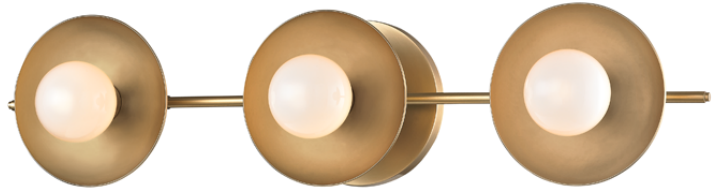

## FINISHES

---

AGED BRASS

## DIMENSIONS

---

Height: 4.75"  
Width/Diameter: 20"  
Canopy/Backplate: 4.75"  
Product Weight: 4lb  
Extension: 4.75"  
Top to Center: 10"  
Canopy/Backplate Shape: Round  
Sloped Ceiling Compatible: No  
Living Finish: No  
Uplight Only: No

## Shade

---

Shade 1: Glass  
Shade 1 Finish: Opal Matte  
Shade 1 Top Width: 2.25"  
Shade 1 Bottom L/W: 0" / 2.25"  
Shade 1 Height: 3"  
Replacement Glass Item #(s): GLS-009801-AGB