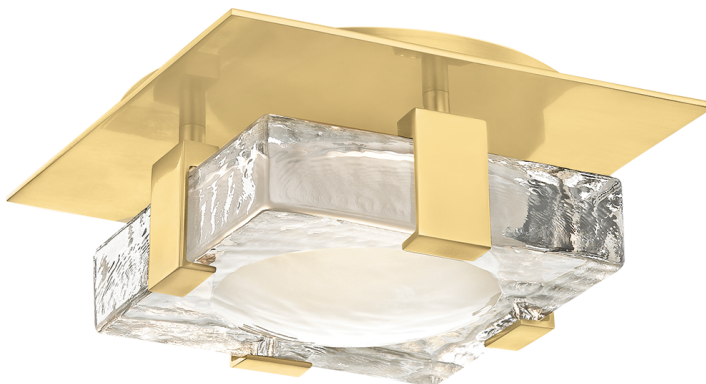

BOURNE

9808-AGB

Bourne's visual heft makes a statement. A very thick pane of glass, etched with a concave divot on its back and clear with a convex moun on its front, is mounted to a canopy or floating backplate, making for a mood-enhancing light diffusion.

FINISHES

AGED BRASS

DIMENSIONS

Height: 3.5"
Width/Diameter: 8"
Canopy/Backplate: 7.25"
Product Weight: 3lb
Top to Center: 4"
Canopy/Backplate Shape: Round
Sloped Ceiling Compatible: No
Living Finish: No
Uplight Only: No

Shade

Shade 1: Glass
Shade 1 Finish: Clear
Shade 1 Top Width: 4.5"
Shade 1 Height: 0.5"
Replacement Glass Item #(s): GLS-009808

ELECTRICAL

Bulb 1

Bulb Included: N/A
Socket: Integrated LED
Max Wattage: 12
Bulb Quantity: 1
Wire Length: 7"
Cord Type: B & W TEFLON W/ COPPER
GROUND WIRE
Dimmer Type: TRIAC
Gem Box Required (2"x3"): No
Dark Sky: No
CRI: 90
Color Temp.: 3000k
Lumens: 675
Title 24: No
Field Serviceable: Yes